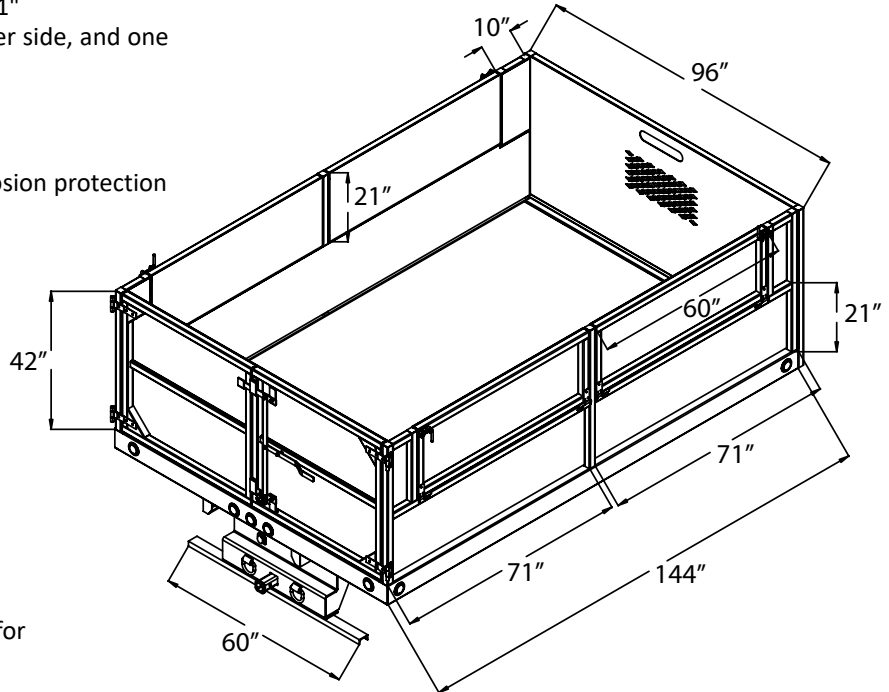

Gardener/Landscaper Bodies

Extracted from Full Scelzi Catalog

Photos may contain optional equipment - verify your specifications when you order.

Standard Body Lengths and Specifications

Series	Bed Size	Side Rack Package Options
14.4	8 ft x 10 ft	Package A: 42" Solid steel with a HINGED horizontal door 60" wide, OR Package B: 42" Solid steel with a front vertical door 48" wide, OR Package C: 42" Solid steel with dual fold down doors Special Order: 1/2" Removeable plywood racks with steel stakes, western gate latches
11.2	8 ft x 12 ft	
9.2	8 ft x 14 ft	

Standard Features

- 10 Gauge Smooth Steel Floor
- Cross Member on 16" Centers
- Rope hooks on Each Cross Member
- Perforated 10 Gauge Head Board
- Rear Barn Doors
- Optional Side Barn Doors
- 42" Solid Steel side racks hinged to fold out at 21"
- Racks in 5 ft sections - One in front, one on driver side, and one curbside (passenger side)
- Class V Receiver hitch
- 7/4 RV plug
- Cargo area
- Covered with Polyurea for added Rust and Corrosion protection

Dimensions shown for 8 ft x 12 ft Body

- **HOIST:** Double Acting Scelzi Hoist. See page 33 for more hoist information

NEW Features for 2021 includes: