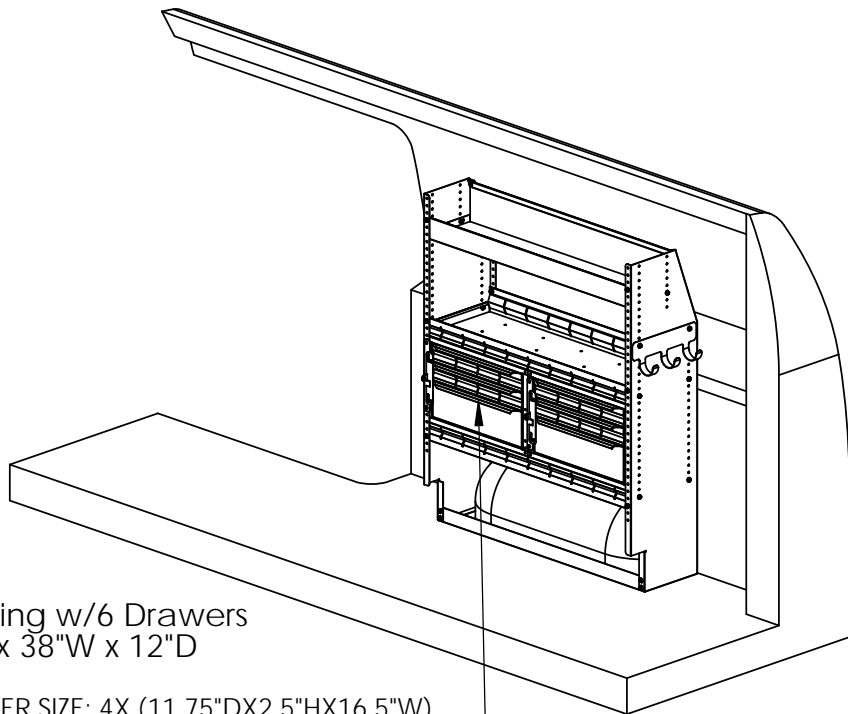

### CHEVY VAN

Shelving w/ Bottom Door  
 46"H x 43"W x 16"D  
 COMPARTMENT SIZE: (43"Wx12"Hx16"D)  
 OPENING SIZE: (9.5"Hx41"W)

Shelving w/4 Drawers  
 46"H x 43"W x 16"D  
 DRAWER SIZE:  
 4X (15.75"DX5"Hx16.5"W)

Wire Spool Rack  
 HOLDS 4 (6.5"DIA.) SPOOLS

Partition

Shelving w/6 Drawers  
 46"H x 38"W x 12"D

DRAWER SIZE: 4X (11.75"DX2.5"Hx16.5"W)  
 2X (11.75"DX5"Hx16.5"W)

UNLESS OTHERWISE SPECIFIED  
 DIMENSIONS ARE IN INCHES  
 TOLERANCES ARE:  
 DECIMALS ANGLES FRACTIONS  
 .X = +/- .1 X = +/- 1° +/- 1/32"  
 .XX = +/- .03