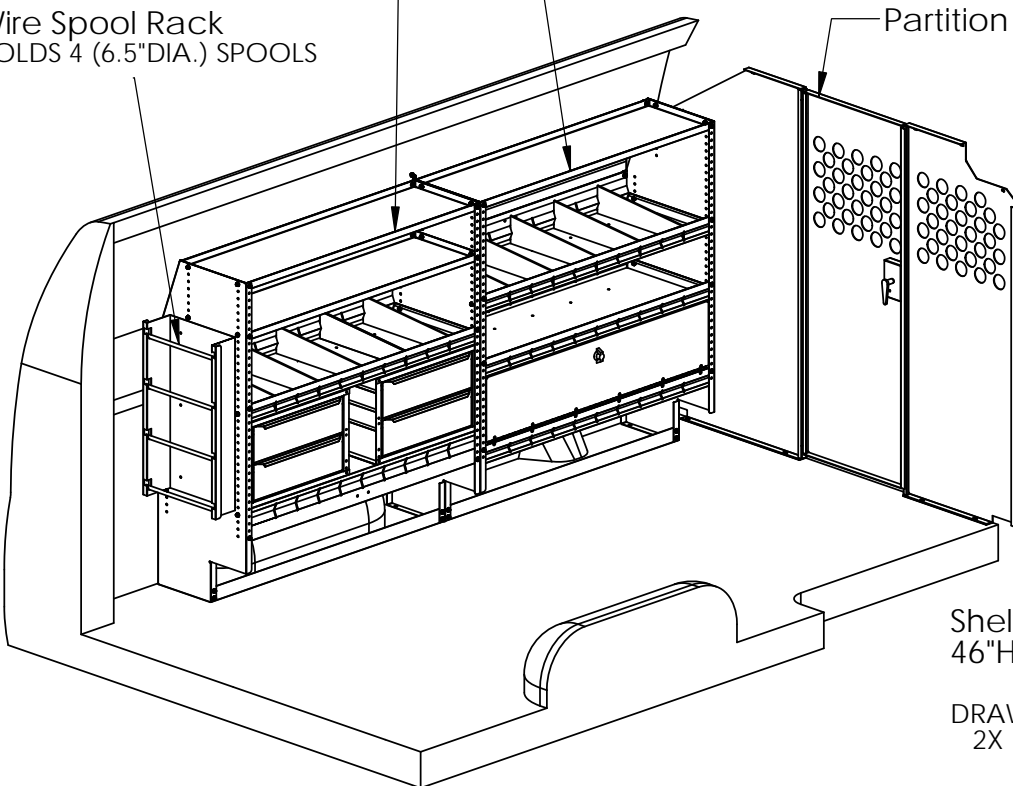

### CHEVY VAN

Shelving w/ Bottom Door  
 46"H x 43"W x 16"D  
 COMPARTMENT SIZE: (43"Wx12"Hx16"D)  
 OPENING SIZE: (9.5"Hx41"W)

Shelving w/4 Drawers  
 46"H x 43"W x 16"D  
 DRAWER SIZE:  
 4X (15.75"DX5"Hx16.5"W)

Wire Spool Rack  
 HOLDS 4 (6.5"DIA.) SPOOLS

Partition

Shelving w/6 Drawers  
 46"H x 38"W x 12"D

DRAWER SIZE: 4X (11.75"DX2.5"Hx16.5"W)  
 2X (11.75"DX5"Hx16.5"W)

UNLESS OTHERWISE SPECIFIED  
 DIMENSIONS ARE IN INCHES  
 TOLERANCES ARE:  
 DECIMALS ANGLES FRACTIONS  
 .X = +/- .1 X = +/- 1° +/- 1/32"  
 .XX = +/- .03