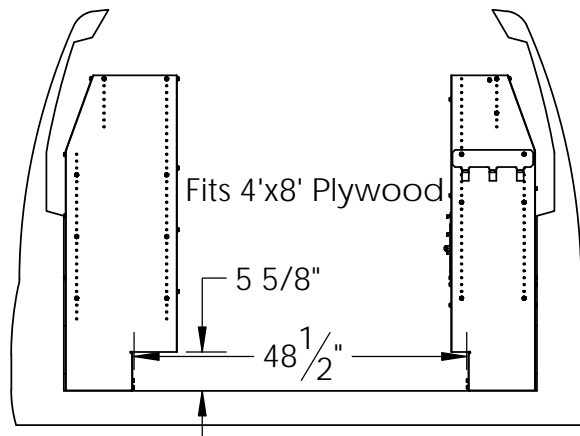

### CHEVY VAN

Shelving w/ Bottom Door  
 46"H x 43"W x 16"D  
 COMPARTMENT SIZE: (43"Wx12"Hx16"D)  
 OPENING SIZE: (9.5"Hx41"W)

Shelving w/4 Drawers  
 46"H x 43"W x 16"D  
 DRAWER SIZE:  
 4X (15.75"DX5"Hx16.5"W)

Wire Spool Rack  
 HOLDS 4 (6.5"DIA.) SPOOLS

Partition

Shelving w/6 Drawers  
 46"H x 38"W x 12"D

DRAWER SIZE: 4X (11.75"DX2.5"Hx16.5"W)  
 2X (11.75"DX5"Hx16.5"W)

UNLESS OTHERWISE SPECIFIED  
 DIMENSIONS ARE IN INCHES  
 TOLERANCES ARE:  
 DECIMALS ANGLES FRACTIONS  
 .X = +/- .1 X = +/- 1° +/- 1/32"  
 .XX = +/- .03

SIZE DESCRIPTION Harbor Van Chevy Electrical Contractor Package

PART NO. HVGMEC

Installed Weight 422 lbs.

FINISH Epoxy Primed

DRAWN KB

DATE 03/23/16

INSTALLED

THE INFORMATION CONTAINED IN THIS DRAWING IS THE SOLE PROPERTY OF HARBOR TRUCK BODIES ANY REPRODUCTION IN PART OR WHOLE WITHOUT THE WRITTEN PERMISSION OF HARBOR TRUCK BODIES IS PROHIBITED.