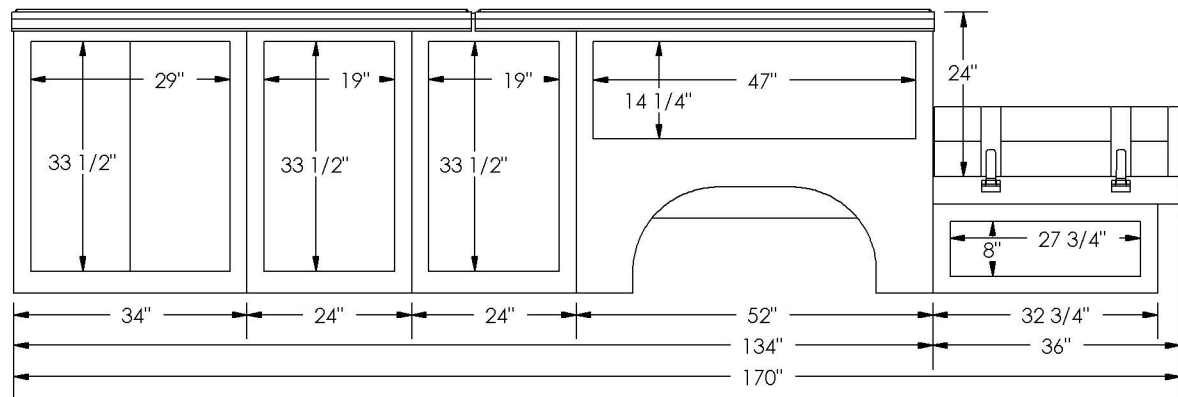

FORD USC COMBOMASTER DIMENSIONS

Last Update: 04/16/2015

12-FT. DIMENSIONS

REAR VIEW DIMENSIONS

10-FT. SIDE VIEW DIMENSIONS

14-FT. SIDE VIEW DIMENSIONS

NOTE:

- 1) DOOR COMPARTMENT DIMENSIONS ARE THE CLEAR DOOR OPENING.
- 2) ALL DIMENSIONS SHOWN ARE STANDARD.
- 3) STANDARD LADDER RACK NOT SHOWN HERE.