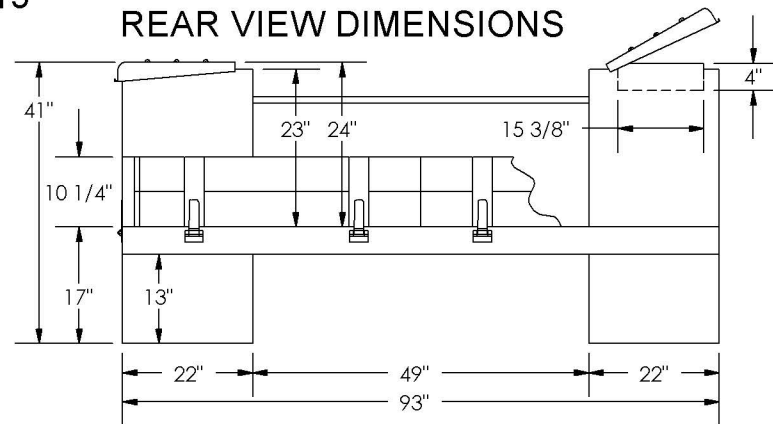

FORD USC COMBOMASTER DIMENSIONS

Last Update: 04/16/2015

12-FT. DIMENSIONS

REAR VIEW DIMENSIONS

10-FT. SIDE VIEW DIMENSIONS

14-FT. SIDE VIEW DIMENSIONS

NOTE:

- 1) DOOR COMPARTMENT DIMENSIONS ARE THE CLEAR DOOR OPENING.
- 2) ALL DIMENSIONS SHOWN ARE STANDARD.
- 3) STANDARD LADDER RACK NOT SHOWN HERE.