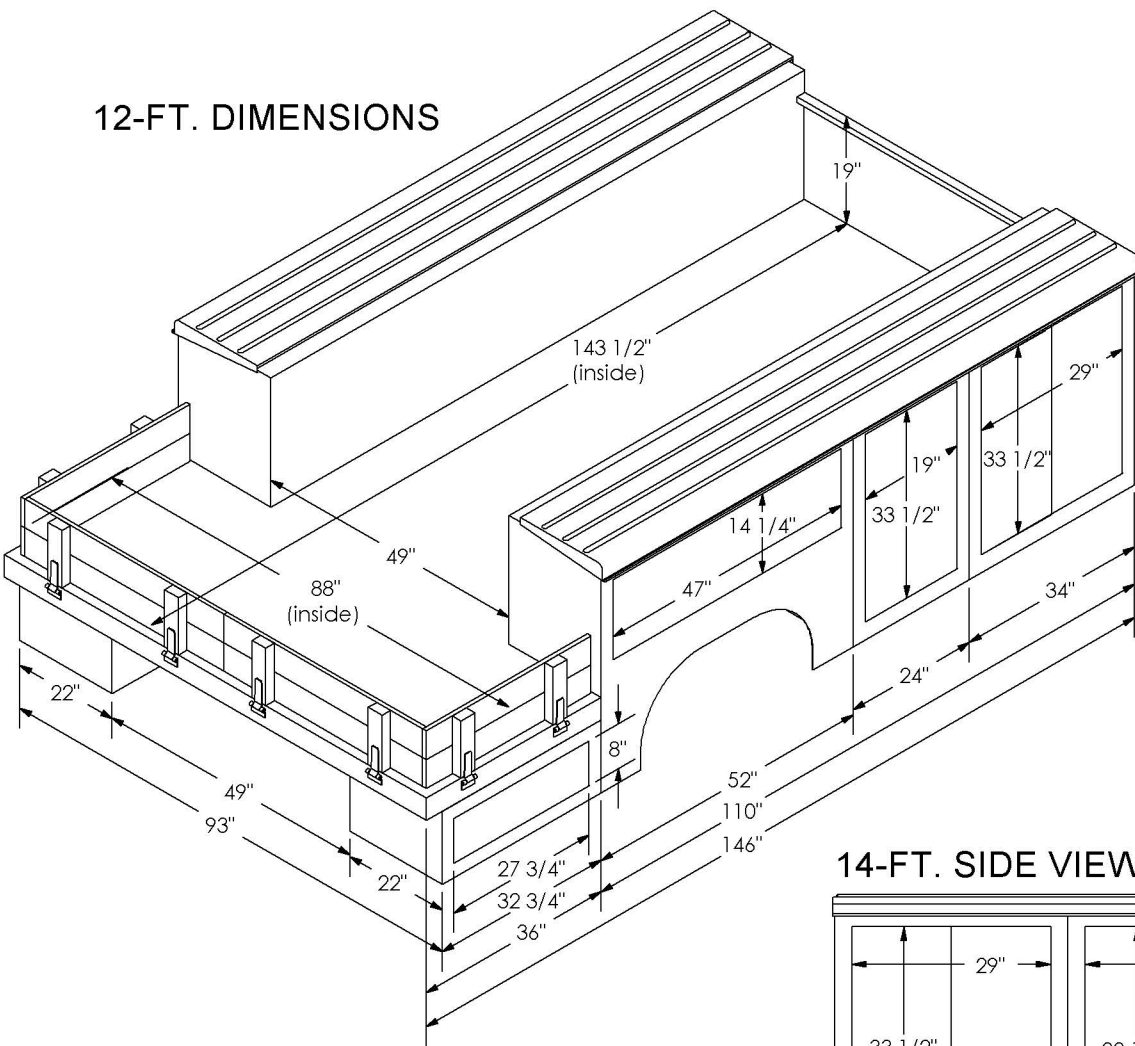

FORD USC COMBOMASTER DIMENSIONS

Last Update: 04/16/2015

12-FT. DIMENSIONS

REAR VIEW DIMENSIONS

10-FT. SIDE VIEW DIMENSIONS

14-FT. SIDE VIEW DIMENSIONS

NOTE:

- 1) DOOR COMPARTMENT DIMENSIONS ARE THE CLEAR DOOR OPENING.
- 2) ALL DIMENSIONS SHOWN ARE STANDARD.
- 3) STANDARD LADDER RACK NOT SHOWN HERE.