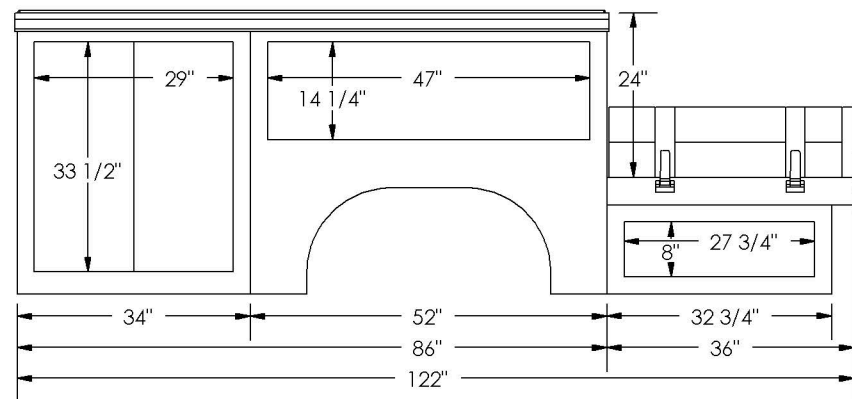

FORD USC COMBOMASTER DIMENSIONS

Last Update: 04/16/2015

12-FT. DIMENSIONS

REAR VIEW DIMENSIONS

10-FT. SIDE VIEW DIMENSIONS

14-FT. SIDE VIEW DIMENSIONS

NOTE:

- 1) DOOR COMPARTMENT DIMENSIONS ARE THE CLEAR DOOR OPENING.
- 2) ALL DIMENSIONS SHOWN ARE STANDARD.
- 3) STANDARD LADDER RACK NOT SHOWN HERE.