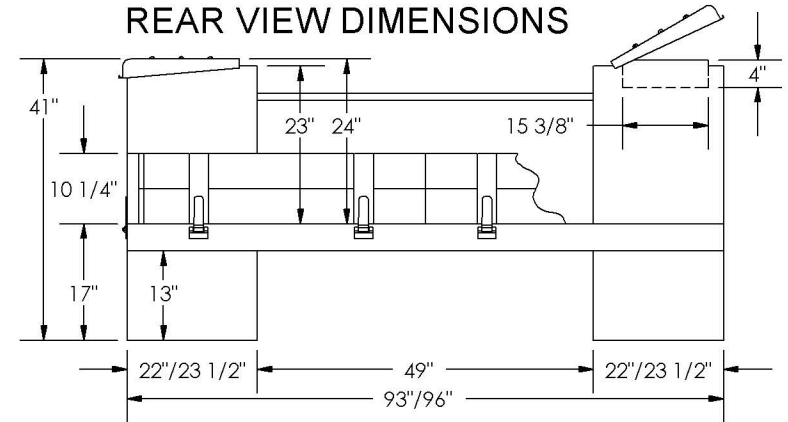

## 12-FT. DIMENSIONS

## REAR VIEW DIMENSIONS

## 10-FT. SIDE VIEW DIMENSIONS

### NOTE:

- 1) DOOR COMPARTMENT DIMENSIONS ARE THE CLEAR DOOR OPENING.
- 2) DIMENSIONS WITH FORWARD SLASH ARE DRW / DRW GTY WIDE AXLE.
- 3) STANDARD LADDER RACK NOT SHOWN HERE.