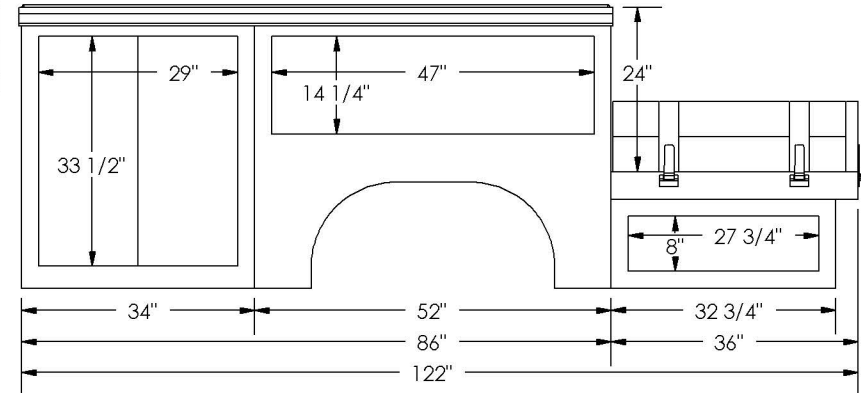

## 12-FT. DIMENSIONS

## REAR VIEW DIMENSIONS

## 10-FT. SIDE VIEW DIMENSIONS

### NOTE:

- 1) DOOR COMPARTMENT DIMENSIONS ARE THE CLEAR DOOR OPENING.
- 2) DIMENSIONS WITH FORWARD SLASH ARE DRW / DRW GTY WIDE AXLE.
- 3) STANDARD LADDER RACK NOT SHOWN HERE.