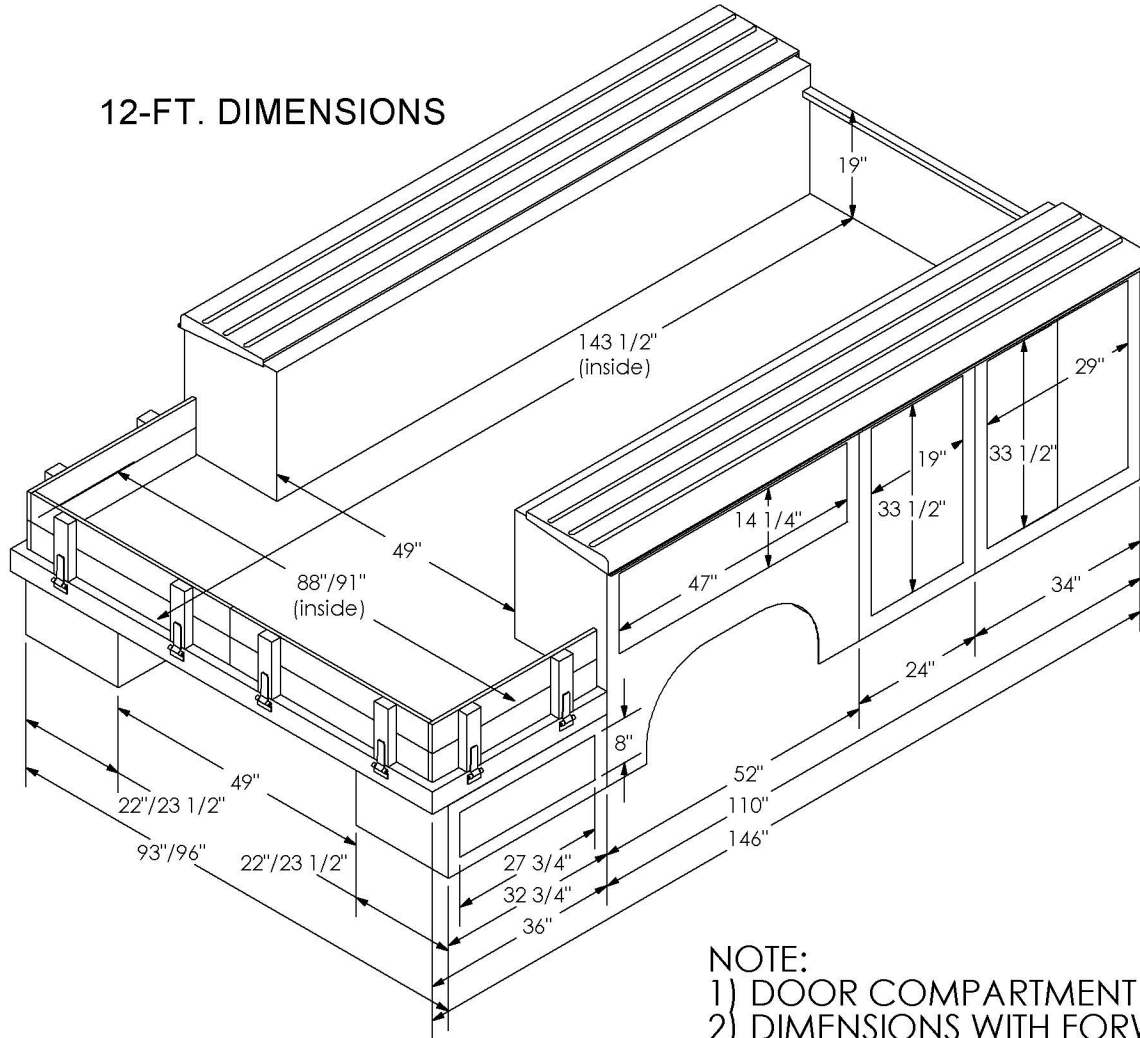

# CHEVY/GMC USC COMBOMASTER DIMENSIONS

Last Update: 04/08/2015

## 12-FT. DIMENSIONS

## REAR VIEW DIMENSIONS

## 10-FT. SIDE VIEW DIMENSIONS