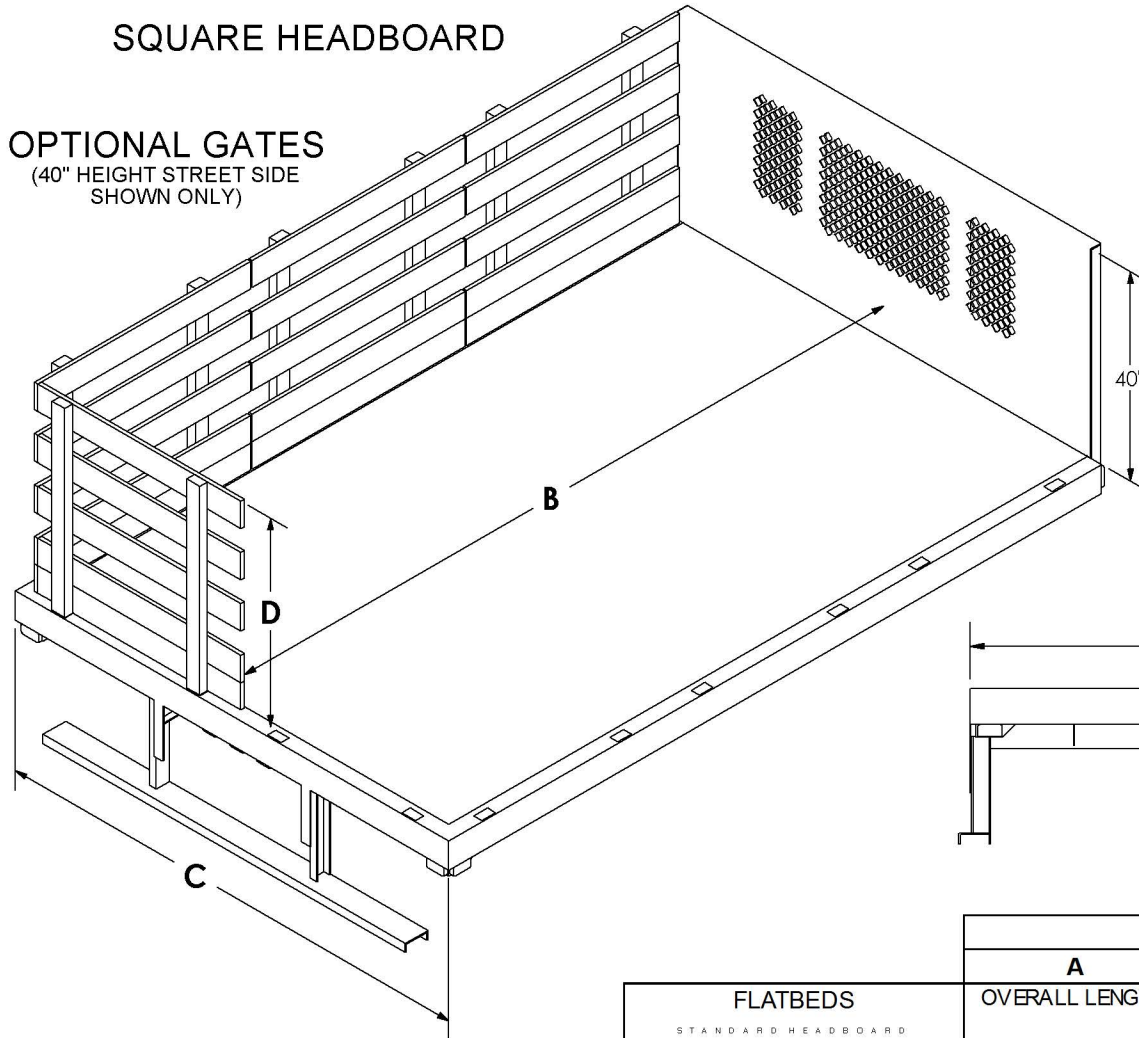

# RAM FLATBEDS & STAKEBEDS DIMENSIONS

Last Update 7/17/2015

| FLATBEDS                | FLATBED DIMENSIONS (INCHES) |                    |               |                           |
|-------------------------|-----------------------------|--------------------|---------------|---------------------------|
|                         | A                           | B                  | C             | D***                      |
| STANDARD HEADBOARD      | OVERALL LENGTH              | HEADBOARD TO GATES | OVERALL WIDTH | OPTIONAL GATES HEIGHTS    |
| HTFB10884 (RECTANGULAR) | 108                         | 105 1/4            | 84 1/4        | 10 1/2, 15 3/4, 40*       |
| HTFB10896 (RECTANGULAR) | 108                         | 105 1/4            | 95 3/4        | 10 1/2, 15 3/4, 40*       |
| HTFB14496 (RECTANGULAR) | 144                         | 141 1/4            | 95 3/4        | 10 1/2, 15 3/4, 40*, 48** |

\* AVAILABLE FOR RECTANGULAR HEADBOARD ONLY. \*\* AVAILABLE FOR OPTIONAL 40" HEIGHT RECTANGULAR HEADBOARD ONLY.

\*\*\* ALSO AVAILABLE IN STEEL. CONTACT HARBOR FOR DIMENSION AND PRICING.