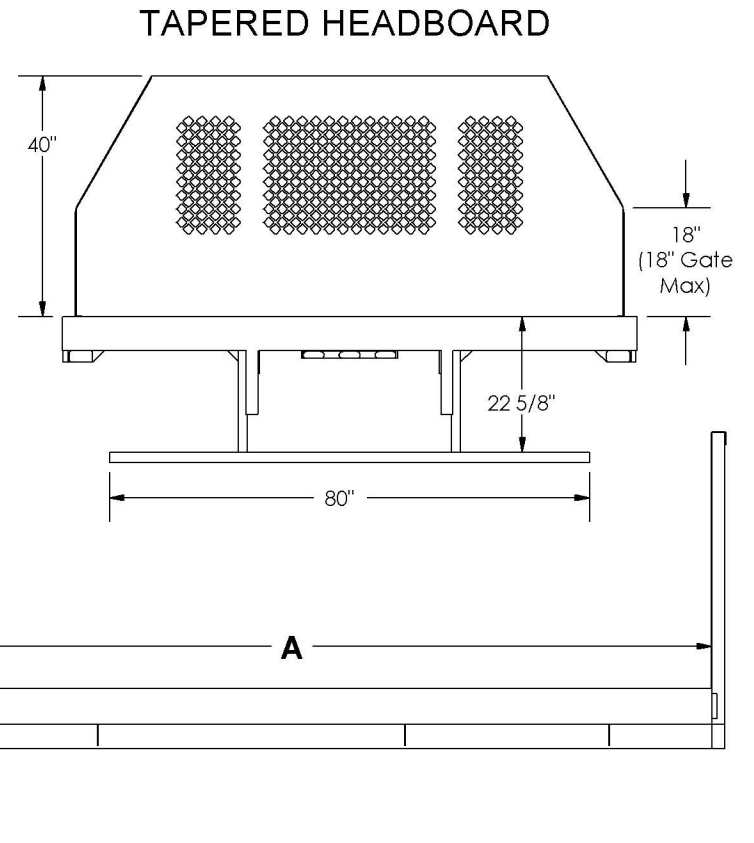

# RAM FLATBEDS & STAKEBEDS DIMENSIONS

Last Update 7/17/2015

| FLATBEDS                | FLATBED DIMENSIONS (INCHES) |                    |               |                           |
|-------------------------|-----------------------------|--------------------|---------------|---------------------------|
|                         | A                           | B                  | C             | D***                      |
| STANDARD HEADBOARD      | OVERALL LENGTH              | HEADBOARD TO GATES | OVERALL WIDTH | OPTIONAL GATES HEIGHTS    |
| HTFB10884 (RECTANGULAR) | 108                         | 105 1/4            | 84 1/4        | 10 1/2, 15 3/4, 40*       |
| HTFB10896 (RECTANGULAR) | 108                         | 105 1/4            | 95 3/4        | 10 1/2, 15 3/4, 40*       |
| HTFB14496 (RECTANGULAR) | 144                         | 141 1/4            | 95 3/4        | 10 1/2, 15 3/4, 40*, 48** |

\* AVAILABLE FOR RECTANGULAR HEADBOARD ONLY. \*\* AVAILABLE FOR OPTIONAL 40" HEIGHT RECTANGULAR HEADBOARD ONLY.

\*\*\* ALSO AVAILABLE IN STEEL. CONTACT HARBOR FOR DIMENSION AND PRICING.