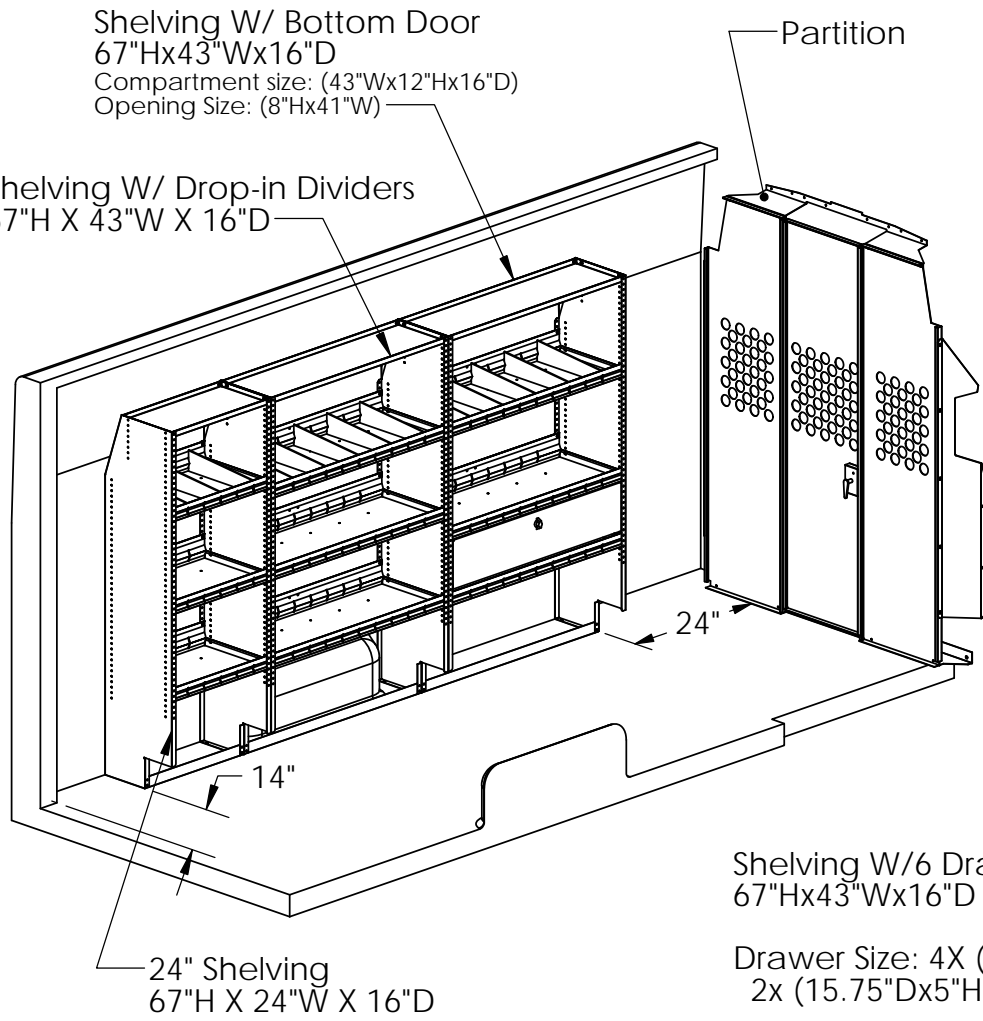

HARBOR TRUCK BODIES

GENERAL SERVICE PACKAGE & PARTITION

FOR 148" EXTENDED WHEEL BASE FORD TRANSIT

REV	DWG	DATE	CHANGE DESCRIPTION	P/N: TBD
1	KB	05/26/15	CREATED PRINT	

THE INFORMATION CONTAINED IN THIS DRAWING IS THE SOLE PROPERTY OF HARBOR TRUCK BODIES. ANY REPRODUCTION IN PART OR WHOLE WITHOUT THE WRITTEN PERMISSION OF HARBOR TRUCK BODIES IS PROHIBITED.

D
C
B
A

D
C
B
A

UNLESS OTHERWISE SPECIFIED
DIMENSIONS ARE IN INCHES
TOLERANCES ARE:
DECIMALS ANGLES FRACTIONS
X = +/- .1 X = +/- 1° +/- 1/32"
.XX = +/- .03

SIZE	DESCRIPTION	FINISH	DRAWN	DATE
A	Harbor Van Transit General Service Package	Epoxy Prime	KB	03/23/16
Interior Weight	621 lbs			

PACKAGE PART NUMBERS:
HVTGS-H-148E
INSTALLED

8 7 6 5 4 3 2 1