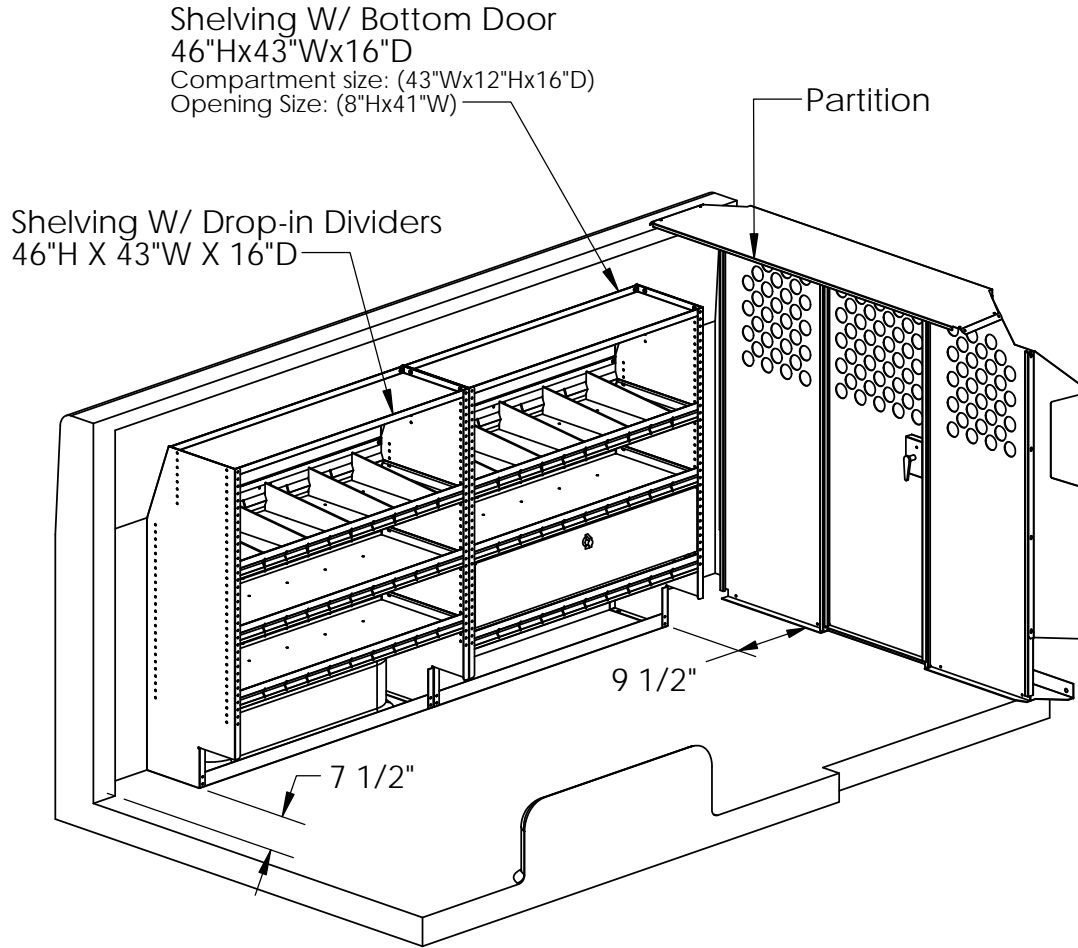

HARBOR TRUCK BODIES

GENERAL SERVICE PACKAGE & PARTITION

FOR 130" WHEEL BASE FORD TRANSIT WITH LOW ROOF

REV	DWG	DATE	CHANGE DESCRIPTION	P/N: TBD
1	KB	05/26/15	CREATED PRINT	

THE INFORMATION CONTAINED IN THIS DRAWING IS THE SOLE PROPERTY OF HARBOR TRUCK BODIES. ANY REPRODUCTION IN PART OR WHOLE WITHOUT THE WRITTEN PERMISSION OF HARBOR TRUCK BODIES IS PROHIBITED.

Shelving W/6 Drawers
46"Hx43"Wx16"D

Drawer Size: 4X (15.75"Dx2.5"Hx16.5"W)
2x (15.75"Dx5"Hx16.5"W)

UNLESS OTHERWISE SPECIFIED
DIMENSIONS ARE IN INCHES
TOLERANCES ARE:
DECIMALS ANGLES FRACTIONS
X = +/- .1 X = +/- 1° +/- 1/32"
.XX = +/- .03

SIZE	DESCRIPTION	FINISH	DRAWN	DATE
A	Harbor Van Transit General Service Package	Epoxy Prime	KB	03/23/16
Interior Weight	432 lbs			

PACKAGE PART NUMBERS:
HVTGS-L
INSTALLED