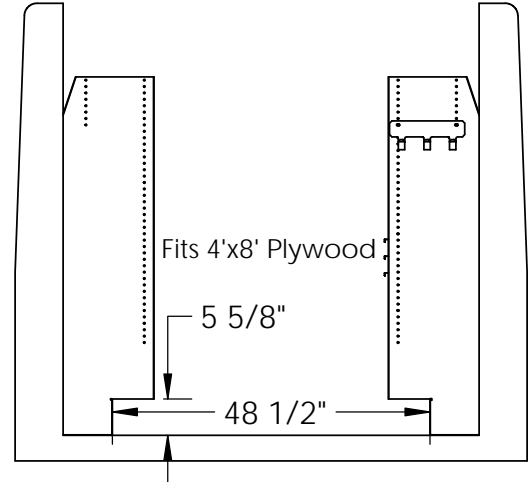

HARBOR TRUCK BODIES

GENERAL SERVICE PACKAGE & PARTITION

FOR 148" WHEEL BASE FORD TRANSIT WITH LOW ROOF

REV	DWG	DATE	CHANGE DESCRIPTION	P/N: TBD
1	KB	05/26/15	CREATED PRINT	

THE INFORMATION CONTAINED IN THIS DRAWING IS THE SOLE PROPERTY OF HARBOR TRUCK BODIES. ANY REPRODUCTION IN PART OR WHOLE WITHOUT THE WRITTEN PERMISSION OF HARBOR TRUCK BODIES IS PROHIBITED.

Shelving W/6 Drawers
46"Hx43"Wx16"D

Drawer Size: 4X (15.75"Dx2.5"Hx16.5"W)
2x (15.75"Dx5"Hx16.5"W)

UNLESS OTHERWISE SPECIFIED
DIMENSIONS ARE IN INCHES
TOLERANCES ARE:
DECIMALS ANGLES FRACTIONS
X = +/- .1 X = +/- 1° +/- 1/32"
.XX = +/- .03

SIZE	DESCRIPTION	FINISH	DRAWN	DATE
A	Harbor Van Transit General Service Package	Epoxy Prime	KB	03/23/16
Interior Weight	432 lbs			

PACKAGE PART NUMBERS:
HVTGS-L
INSTALLED

8 7 6 5 4 3 2 1