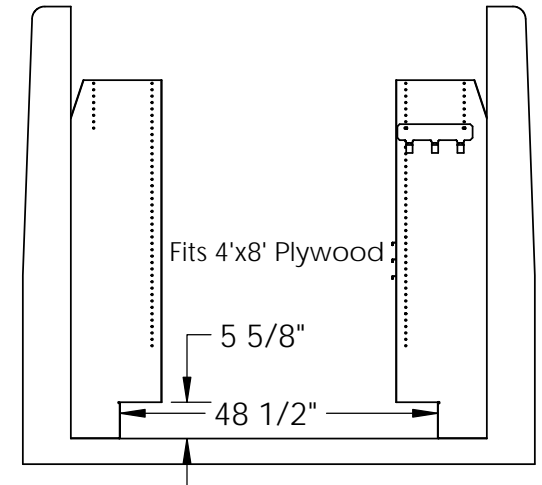

Shelving W/ Drop-in Dividers
56"H X 43"W X 16"D

Partition

Shelving W/6 Drawers
56"Hx43"Wx16"D

Drawer Size: 4X (15.75"Dx2.5"Hx16.5"W)
2x (15.75"Dx5"Hx16.5"W)

UNLESS OTHERWISE SPECIFIED
DIMENSIONS ARE IN INCHES
TOLERANCES ARE:
DECIMALS ANGLES FRACTIONS
X = +/- .1 X = +/- 1° +/- 1/32"
.XX = +/- .03

FOR 130" WHEEL BASE FORD TRANSIT WITH MEDIUM ROOF

REV	DWG	DATE	CHANGE DESCRIPTION	P/N: TBD
1	KB	05/26/15	CREATED PRINT	

Shelving W/ Bottom Door
 56"Hx43"Wx16"D
 Compartment size: (43"Wx12"Hx16"D)
 Opening Size: (8"Hx41"W)

Shelving W/ Drop-in Dividers
 56"H X 43"W X 16"D

Shelving W/6 Drawers
 56"Hx43"Wx16"D

Drawer Size: 4X (15.75"Dx2.5"Hx16.5"W)
 2x (15.75"Dx5"Hx16.5"w)

THE INFORMATION CONTAINED IN THIS DRAWING IS THE SOLE PROPERTY OF HARBOR TRUCK BODIES ANY REPRODUCTION IN PART OR WHOLE WITHOUT THE WRITTEN PERMISSION OF HARBOR TRUCK BODIES IS PROHIBITED.

Drawer Size: 4X (15.75"Dx2.5"Hx16.5"W)
2x (15.75"Dx5"Hx16.5"W)

UNLESS OTHERWISE SPECIFIED
DIMENSIONS ARE IN INCHES
TOLERANCES ARE:
DECIMALS ANGLES FRACTIONS
X = +/- .1 X = +/- 1° +/- 1/32"
.XX = +/- .03