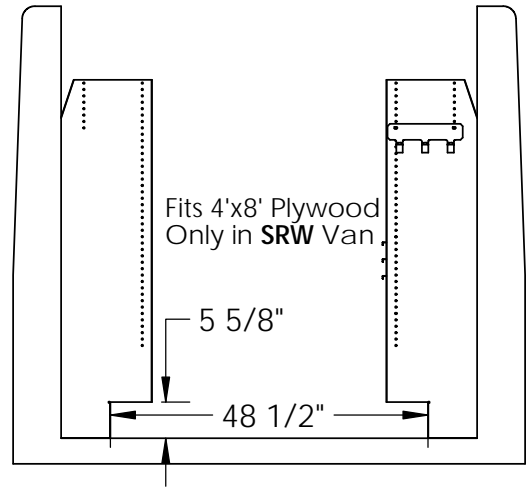

HARBOR TRUCK BODIES

GENERAL SERVICE PACKAGE & PARTITION

FOR 148" EXTENDED WHEEL BASE FORD TRANSIT

REV	DWG	DATE	CHANGE DESCRIPTION	P/N: TBD
1	KB	05/26/15	CREATED PRINT	

THE INFORMATION CONTAINED IN THIS DRAWING IS THE SOLE PROPERTY OF HARBOR TRUCK BODIES. ANY REPRODUCTION IN PART OR WHOLE WITHOUT THE WRITTEN PERMISSION OF HARBOR TRUCK BODIES IS PROHIBITED.

D
C
B
A

D
C
B
A

UNLESS OTHERWISE SPECIFIED
DIMENSIONS ARE IN INCHES
TOLERANCES ARE:
DECIMALS ANGLES FRACTIONS
X = +/- .1 X = +/- 1° +/- 1/32"
.XX = +/- .03

SIZE	DESCRIPTION	FINISH	DRAWN	DATE
A	Harbor Van Transit General Service Package	Epoxy Prime	KB	03/23/16
Interior Weight	621 lbs			

THE INFORMATION CONTAINED IN THIS DRAWING IS THE SOLE PROPERTY OF HARBOR TRUCK BODIES ANY REPRODUCTION IN PART OR WHOLE WITHOUT THE WRITTEN PERMISSION OF HARBOR TRUCK BODIES IS PROHIBITED.

Shelving W/ Bottom Door
67"Hx43"Wx16"D
Compartment size: (43"Wx12"Hx16"D)
Opening Size: (8"Hx41"W)

Drawer Size: 4X (15.75"Dx2.5"Hx16.5"W)
2x (15.75"Dx5"Hx16.5"W)

UNLESS OTHERWISE SPECIFIED
DIMENSIONS ARE IN INCHES
TOLERANCES ARE:
DECIMALS ANGLES FRACTIONS
X = +/- .1 X = +/- 1° +/- 1/32"
.XX = +/- .03