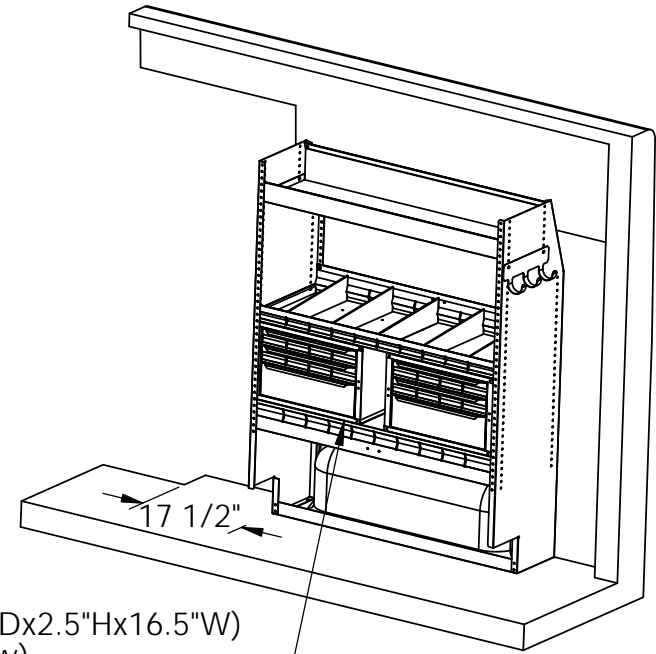

FOR 130" WHEEL BASE FORD TRANSIT WITH MEDIUM ROOF

REV	DWG	DATE	CHANGE DESCRIPTION	P/N: TBD
1	KB	05/26/15	CREATED PRINT	

Shelving W/ Bottom Door
 56"Hx43"Wx16"D
 Compartment size: (43"Wx12"Hx16"D)
 Opening Size: (8"Hx41"W)

Shelving W/ Drop-in Dividers
 56"H X 43"W X 16"D

Shelving W/6 Drawers
 56"Hx43"Wx16"D

Drawer Size: 4X (15.75"Dx2.5"Hx16.5"W)
 2x (15.75"Dx5"Hx16.5"w)

THE INFORMATION CONTAINED IN THIS DRAWING IS THE SOLE PROPERTY OF HARBOR TRUCK BODIES ANY REPRODUCTION IN PART OR WHOLE WITHOUT THE WRITTEN PERMISSION OF HARBOR TRUCK BODIES IS PROHIBITED.

Drawer Size: 4X (15.75"Dx2.5"Hx16.5"W)
2x (15.75"Dx5"Hx16.5"W)

UNLESS OTHERWISE SPECIFIED
DIMENSIONS ARE IN INCHES
TOLERANCES ARE:
DECIMALS ANGLES FRACTIONS
X = +/- .1 X = +/- 1° +/- 1/32"
.XX = +/- .03