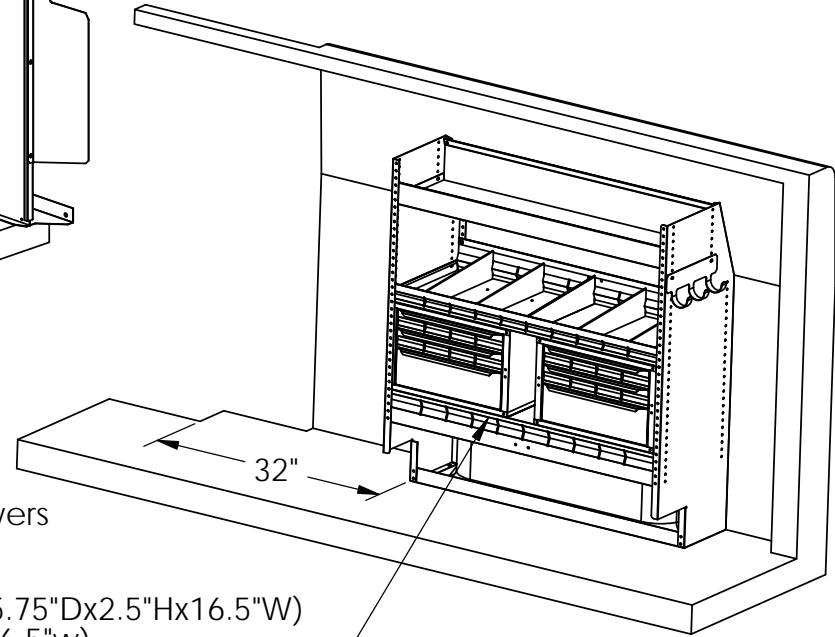

HARBOR TRUCK BODIES

GENERAL SERVICE PACKAGE & PARTITION

FOR 148" WHEEL BASE FORD TRANSIT WITH LOW ROOF

REV	DWG	DATE	CHANGE DESCRIPTION	P/N: TBD
1	KB	05/26/15	CREATED PRINT	

THE INFORMATION CONTAINED IN THIS DRAWING IS THE SOLE PROPERTY OF HARBOR TRUCK BODIES. ANY REPRODUCTION IN PART OR WHOLE WITHOUT THE WRITTEN PERMISSION OF HARBOR TRUCK BODIES IS PROHIBITED.

Shelving W/6 Drawers
46"Hx43"Wx16"D

Drawer Size: 4X (15.75"Dx2.5"Hx16.5"W)
2x (15.75"Dx5"Hx16.5"W)

UNLESS OTHERWISE SPECIFIED
DIMENSIONS ARE IN INCHES
TOLERANCES ARE:
DECIMALS ANGLES FRACTIONS
X = +/- .1 X = +/- 1° +/- 1/32"
.XX = +/- .03

SIZE	DESCRIPTION	FINISH	DRAWN	DATE
A	Harbor Van Transit General Service Package	Epoxy Prime	KB	03/23/16
Interior Weight	432 lbs			

PACKAGE PART NUMBERS:
HVTGS-L
INSTALLED

8 7 6 5 4 3 2 1