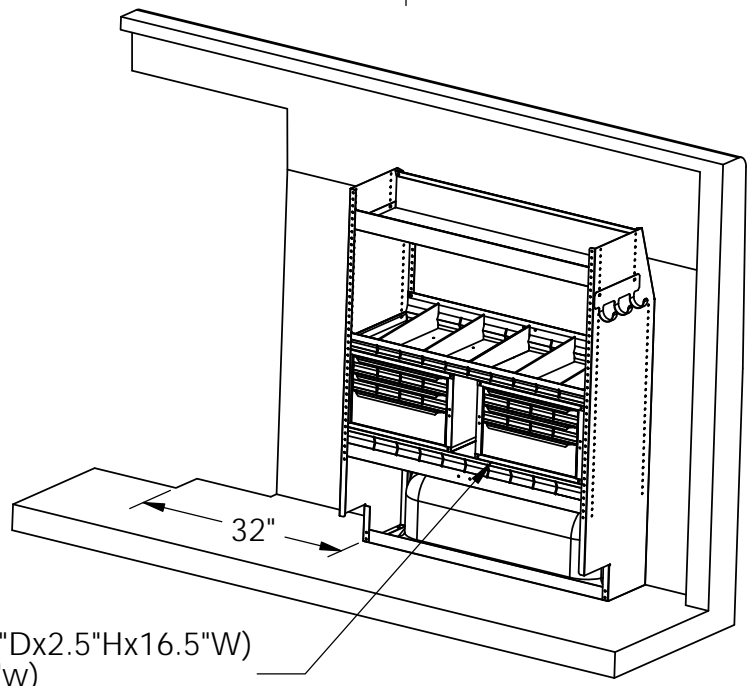

HARBOR TRUCK BODIES

GENERAL SERVICE PACKAGE & PARTITION

FOR 148" WHEEL BASE FORD TRANSIT WITH MEDIUM ROOF

REV	DWG	DATE	CHANGE DESCRIPTION	P/N: TBD
1	KB	05/26/15	CREATED PRINT	

Shelving W/ Bottom Door
56"Hx43"Wx16"D
Compartment size: (43"Wx12"Hx16"D)
Opening Size: (8"Hx41"W)

Shelving W/ Drop-in Dividers
56"H X 43"W X 16"D

Partition

Shelving W/6 Drawers
56"Hx43"Wx16"D

Drawer Size: 4X (15.75"Dx2.5"Hx16.5"W)
2x (15.75"Dx5"Hx16.5"W)

UNLESS OTHERWISE SPECIFIED
DIMENSIONS ARE IN INCHES
TOLERANCES ARE:
DECIMALS ANGLES FRACTIONS
X = +/- .1 X = +/- 1° +/- 1/32"
.XX = +/- .03