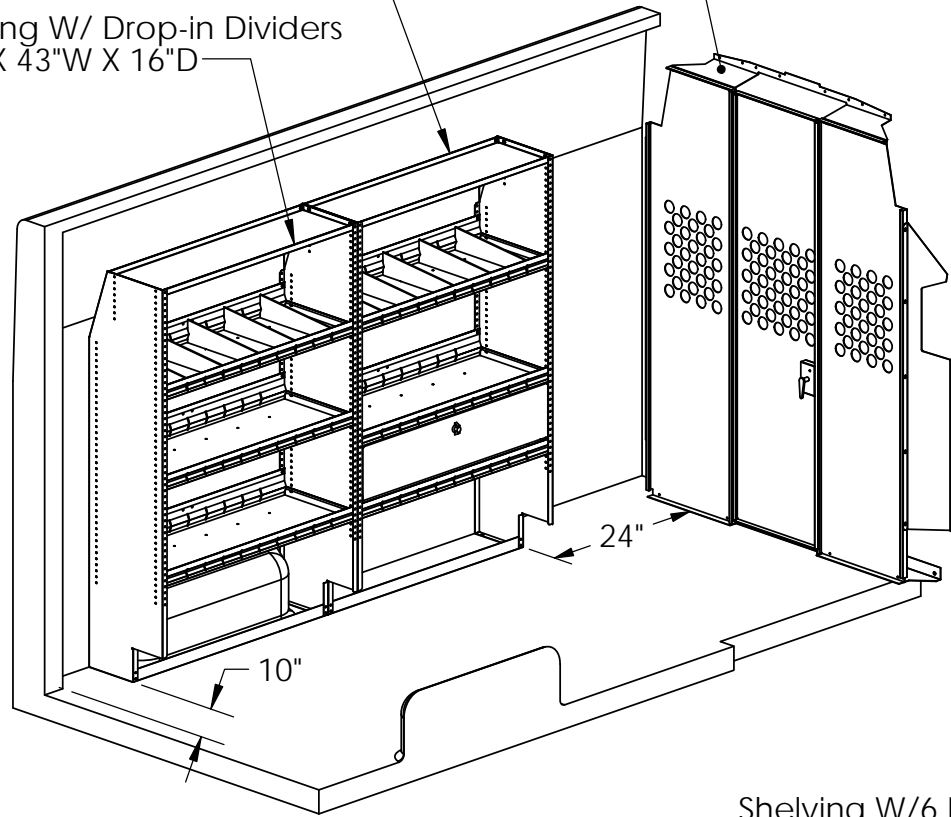

HARBOR TRUCK BODIES

GENERAL SERVICE PACKAGE & PARTITION

FOR 148" WHEEL BASE FORD TRANSIT WITH HIGH ROOF

REV	DWG	DATE	CHANGE DESCRIPTION	P/N: TBD
1	KB	05/2/X15	CREATED PRINT	

THE INFORMATION CONTAINED IN THIS DRAWING IS THE SOLE PROPERTY OF HARBOR TRUCK BODIES ANY REPRODUCTION IN PART OR WHOLE WITHOUT THE WRITTEN PERMISSION OF HARBOR TRUCK BODIES IS PROHIBITED.

Shelving W/ Bottom Door
67"Hx43"Wx16"D
Compartment size: (43"Wx12"Hx16"D)
Opening Size: (8"Hx41"W)

Partition

Shelving W/ Drop-in Dividers
67"H X 43"W X 16"D

Shelving W/6 Drawers
67"Hx43"Wx16"D

Drawer Size: 4X (15.75"Dx2.5"Hx16.5"W)
2x (15.75"Dx5"Hx16.5"W)