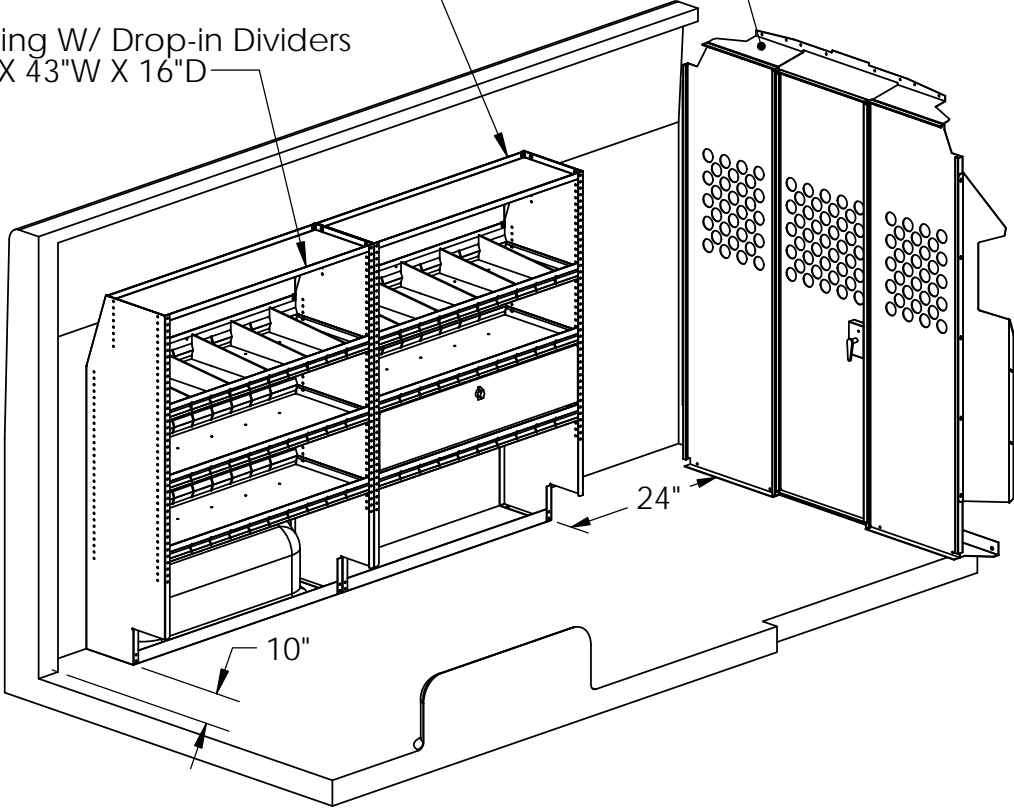

HARBOR TRUCK BODIES

GENERAL SERVICE PACKAGE & PARTITION

FOR 148" WHEEL BASE FORD TRANSIT WITH MEDIUM ROOF

REV	DWG	DATE	CHANGE DESCRIPTION	P/N: TBD
1	KB	05/26/15	CREATED PRINT	

Shelving W/ Bottom Door
56"Hx43"Wx16"D
Compartment size: (43"Wx12"Hx16"D)
Opening Size: (8"Hx41"W)

Shelving W/ Drop-in Dividers
56"H X 43"W X 16"D

Partition

Shelving W/6 Drawers
56"Hx43"Wx16"D

Drawer Size: 4X (15.75"Dx2.5"Hx16.5"W)
2x (15.75"Dx5"Hx16.5"W)

UNLESS OTHERWISE SPECIFIED
DIMENSIONS ARE IN INCHES
TOLERANCES ARE:
DECIMALS ANGLES FRACTIONS
X = +/- .1 X = +/- 1° +/- 1/32"
.XX = +/- .03