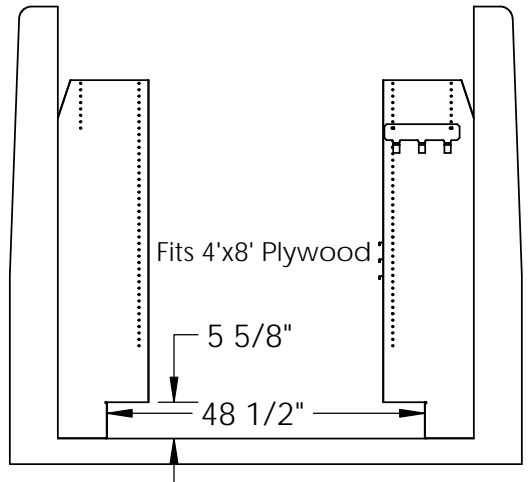

Partition

Shelving W/ Drop-in Dividers
67"H X 43"W X 16"D

Shelving W/6 Drawers
67"Hx43"Wx16"D

Drawer Size: 4X (15.75"Dx2.5"Hx16.5"W)
2x (15.75"Dx5"Hx16.5"W)

UNLESS OTHERWISE SPECIFIED
DIMENSIONS ARE IN INCHES
TOLERANCES ARE:
DECIMALS ANGLES FRACTIONS
X = +/- .1 X = +/- 1° +/- 1/32"
.XX = +/- .03

HARBOR TRUCK BODIES

GENERAL SERVICE PACKAGE & PARTITION

FOR 148" WHEEL BASE FORD TRANSIT WITH MEDIUM ROOF

REV	DWG	DATE	CHANGE DESCRIPTION	P/N: TBD
1	KB	05/26/15	CREATED PRINT	

Shelving W/ Bottom Door
56"Hx43"Wx16"D
Compartment size: (43"Wx12"Hx16"D)
Opening Size: (8"Hx41"W)

Shelving W/ Drop-in Dividers
56"H X 43"W X 16"D

Partition

Shelving W/6 Drawers
56"Hx43"Wx16"D

Drawer Size: 4X (15.75"Dx2.5"Hx16.5"W)
2x (15.75"Dx5"Hx16.5"W)

UNLESS OTHERWISE SPECIFIED
DIMENSIONS ARE IN INCHES
TOLERANCES ARE:
DECIMALS ANGLES FRACTIONS
X = +/- .1 X = +/- 1° +/- 1/32"
.XX = +/- .03

Drawer Size: 4X (15.75"Dx2.5"Hx16.5"W)
2x (15.75"Dx5"Hx16.5"W)

UNLESS OTHERWISE SPECIFIED
DIMENSIONS ARE IN INCHES
TOLERANCES ARE:
DECIMALS ANGLES FRACTIONS
X = +/- .1 X = +/- 1° +/- 1/32"
.XX = +/- .03