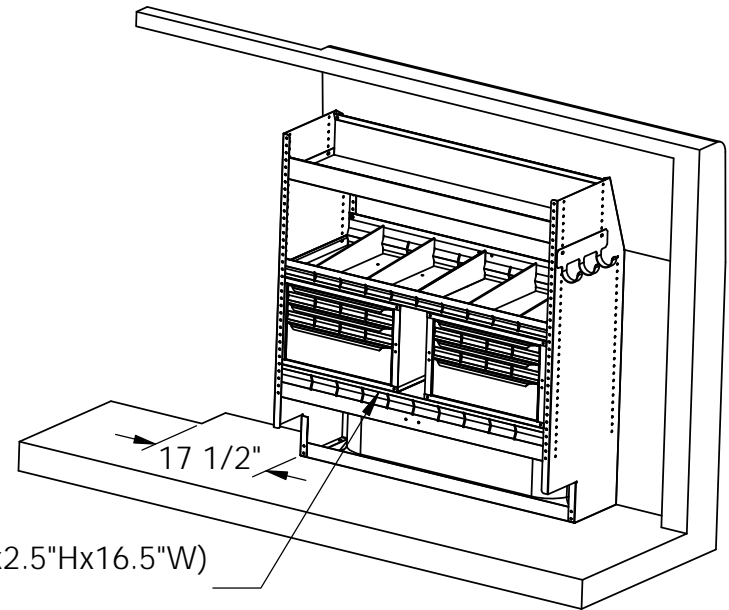

HARBOR TRUCK BODIES

GENERAL SERVICE PACKAGE & PARTITION

FOR 130" WHEEL BASE FORD TRANSIT WITH LOW ROOF

REV	DWG	DATE	CHANGE DESCRIPTION	P/N: TBD
1	KB	05/26/15	CREATED PRINT	

THE INFORMATION CONTAINED IN THIS DRAWING IS THE SOLE PROPERTY OF HARBOR TRUCK BODIES. ANY REPRODUCTION IN PART OR WHOLE WITHOUT THE WRITTEN PERMISSION OF HARBOR TRUCK BODIES IS PROHIBITED.

Shelving W/6 Drawers
46"Hx43"Wx16"D

Drawer Size: 4X (15.75"Dx2.5"Hx16.5"W)
2x (15.75"Dx5"Hx16.5"W)

UNLESS OTHERWISE SPECIFIED
DIMENSIONS ARE IN INCHES
TOLERANCES ARE:
DECIMALS ANGLES FRACTIONS
X = +/- .1 X = +/- 1° +/- 1/32"
.XX = +/- .03

SIZE	DESCRIPTION	FINISH	DRAWN	DATE
A	Harbor Van Transit General Service Package	Epoxy Prime	KB	03/23/16
Interior Weight	432 lbs			

PACKAGE PART NUMBERS:
HVTGS-L
INSTALLED