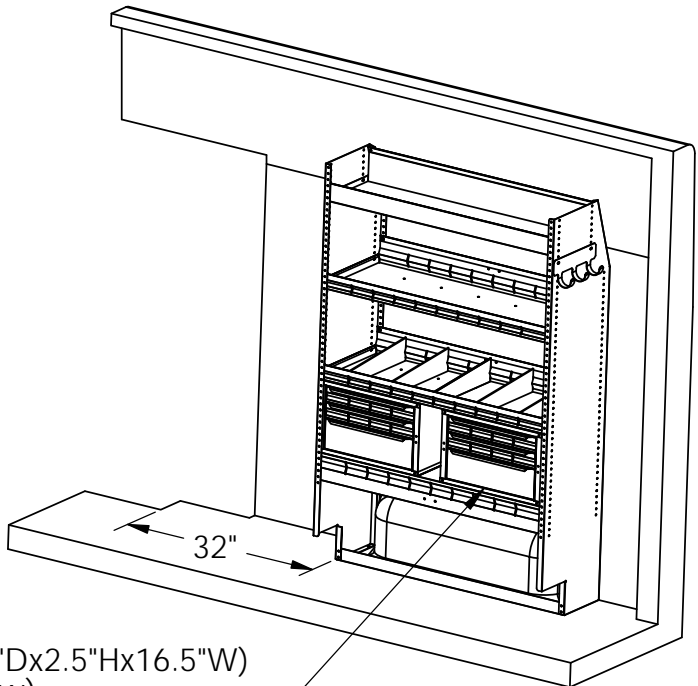

THE INFORMATION CONTAINED IN THIS DRAWING IS THE SOLE PROPERTY OF HARBOR TRUCK BODIES ANY REPRODUCTION IN PART OR WHOLE WITHOUT THE WRITTEN PERMISSION OF HARBOR TRUCK BODIES IS PROHIBITED.

Shelving W/ Bottom Door
67"Hx43"Wx16"D
Compartment size: (43"Wx12"Hx16"D)
Opening Size: (8"Hx41"W)

Partition

Shelving W/ Drop-in Dividers
67"H X 43"W X 16"D

Shelving W/6 Drawers
67"Hx43"Wx16"D

Drawer Size: 4X (15.75"Dx2.5"Hx16.5"W)
2x (15.75"Dx5"Hx16.5"W)

UNLESS OTHERWISE SPECIFIED
DIMENSIONS ARE IN INCHES
TOLERANCES ARE:
DECIMALS ANGLES FRACTIONS
X = +/- .1 X = +/- 1° +/- 1/32"
.XX = +/- .03