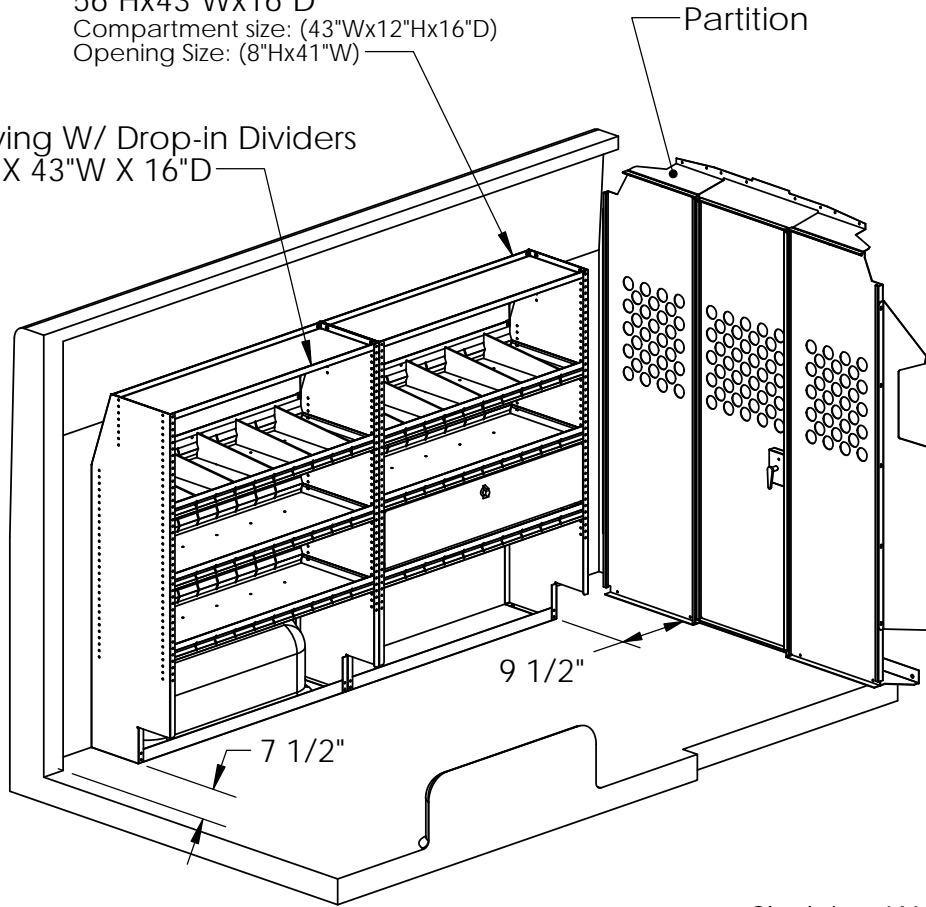

HARBOR TRUCK BODIES

GENERAL SERVICE PACKAGE & PARTITION

FOR 130" WHEEL BASE FORD TRANSIT WITH MEDIUM ROOF

REV	DWG	DATE	CHANGE DESCRIPTION	P/N: TBD
1	KB	05/26/15	CREATED PRINT	

Shelving W/ Bottom Door
56"Hx43"Wx16"D
Compartment size: (43"Wx12"Hx16"D)
Opening Size: (8"Hx41"W)

Shelving W/ Drop-in Dividers
56"H X 43"W X 16"D

Shelving W/6 Drawers
56"Hx43"Wx16"D

Drawer Size: 4X (15.75"Dx2.5"Hx16.5"W)
2x (15.75"Dx5"Hx16.5"w)