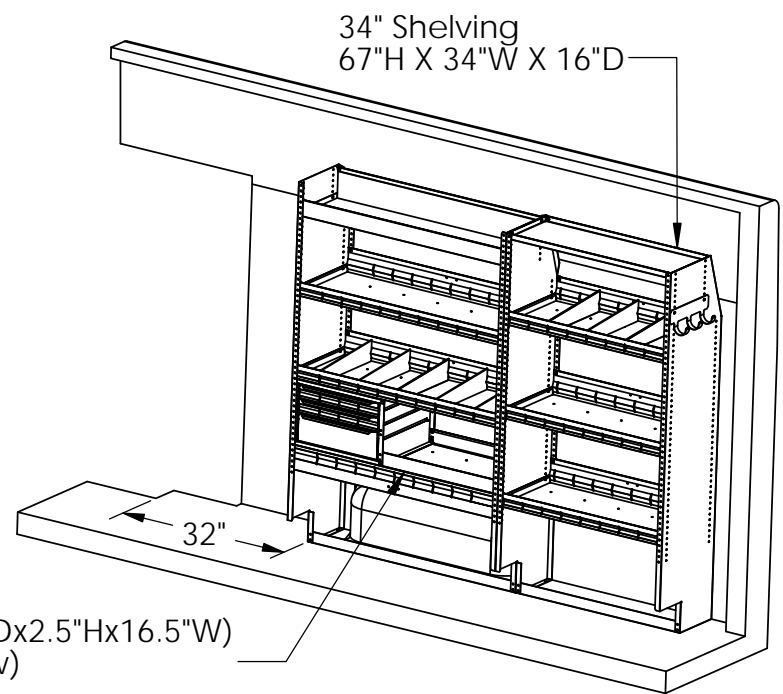

HARBOR TRUCK BODIES

GENERAL SERVICE PACKAGE & PARTITION

FOR 148" EXTENDED WHEEL BASE FORD TRANSIT

REV	DWG	DATE	CHANGE DESCRIPTION	P/N: TBD
1	KB	05/26/15	CREATED PRINT	

THE INFORMATION CONTAINED IN THIS DRAWING IS THE SOLE PROPERTY OF HARBOR TRUCK BODIES. ANY REPRODUCTION IN PART OR WHOLE WITHOUT THE WRITTEN PERMISSION OF HARBOR TRUCK BODIES IS PROHIBITED.

D
C
B
A

D
C
B
A

UNLESS OTHERWISE SPECIFIED
DIMENSIONS ARE IN INCHES
TOLERANCES ARE:
DECIMALS ANGLES FRACTIONS
X = +/- .1 X = +/- 1° +/- 1/32"
.XX = +/- .03

SIZE	DESCRIPTION	FINISH	DRAWN	DATE
A	Harbor Van Transit General Service Package	Epoxy Prime	KB	03/23/16
Interior Weight	621 lbs			

THE INFORMATION CONTAINED IN THIS DRAWING IS THE SOLE PROPERTY OF HARBOR TRUCK BODIES ANY REPRODUCTION IN PART OR WHOLE WITHOUT THE WRITTEN PERMISSION OF HARBOR TRUCK BODIES IS PROHIBITED.

Shelving W/ Bottom Door
67"Hx43"Wx16"D
Compartment size: (43"Wx12"Hx16"D)
Opening Size: (8"Hx41"W)

Drawer Size: 4X (15.75"Dx2.5"Hx16.5"W)
2x (15.75"Dx5"Hx16.5"W)

UNLESS OTHERWISE SPECIFIED
DIMENSIONS ARE IN INCHES
TOLERANCES ARE:
DECIMALS ANGLES FRACTIONS
X = +/- .1 X = +/- 1° +/- 1/32"
.XX = +/- .03