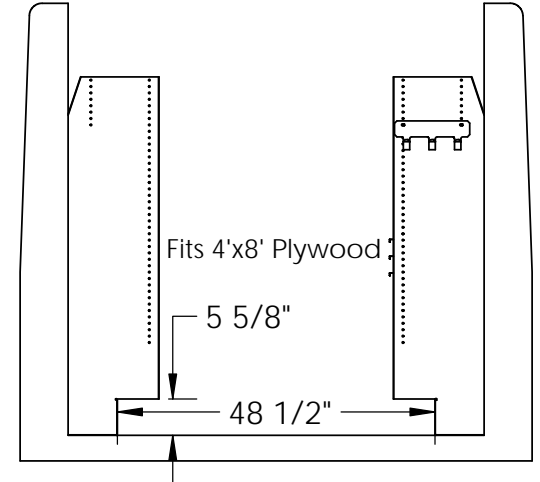

THE INFORMATION CONTAINED IN THIS DRAWING IS THE SOLE PROPERTY OF HARBOR TRUCK BODIES ANY REPRODUCTION IN PART OR WHOLE WITHOUT THE WRITTEN PERMISSION OF HARBOR TRUCK BODIES IS PROHIBITED.

Shelving W/ Bottom Door
67"Hx43"Wx16"D
Compartment size: (43"Wx12"Hx16"D)
Opening Size: (8"Hx41"W)

Drawer Size: 4X (15.75"Dx2.5"Hx16.5"W)
2x (15.75"Dx5"Hx16.5"W)

UNLESS OTHERWISE SPECIFIED
DIMENSIONS ARE IN INCHES
TOLERANCES ARE:
DECIMALS ANGLES FRACTIONS
X = +/- .1 X = +/- 1° +/- 1/32"
.XX = +/- .03

SIZE	DESCRIPTION	FINISH	DRAWN	DATE
A	Harbor Van Transit General Service Package	Epoxy Prime	KB	03/23/16
Interior Weight	432 lbs			

PACKAGE PART NUMBERS:
HVTGS-L
INSTALLED

8 7 6 5 4 3 2 1

HARBOR TRUCK BODIES

Shelving W/6 Drawers
46"Hx43"Wx16"D

Drawer Size: 4X (15.75"Dx2.5"Hx16.5"W)
2x (15.75"Dx5"Hx16.5"W)

UNLESS OTHERWISE SPECIFIED
DIMENSIONS ARE IN INCHES
TOLERANCES ARE:
DECIMALS ANGLES FRACTIONS
X = +/- .1 X = +/- 1° +/- 1/32"
.XX = +/- .03