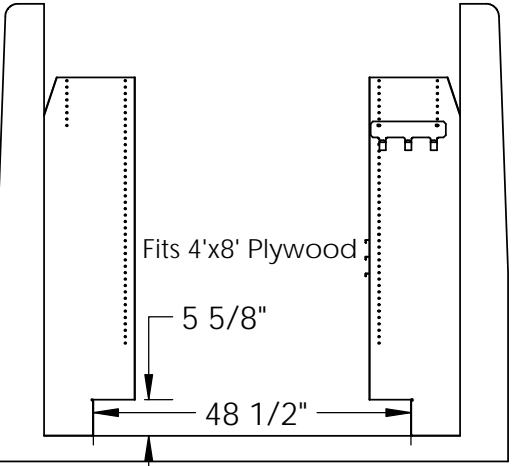

THE INFORMATION CONTAINED IN THIS DRAWING IS THE SOLE PROPERTY OF HARBOR TRUCK BODIES ANY REPRODUCTION IN PART OR WHOLE WITHOUT THE WRITTEN PERMISSION OF HARBOR TRUCK BODIES IS PROHIBITED.

Shelving W/ Bottom Door
67"Hx43"Wx16"D
Compartment size: (43"Wx12"Hx16"D)
Opening Size: (8"Hx41"W)

Partition

Shelving W/ Drop-in Dividers
67"H X 43"W X 16"D

Shelving W/6 Drawers
67"Hx43"Wx16"D

Drawer Size: 4X (15.75"Dx2.5"Hx16.5"W)
2x (15.75"Dx5"Hx16.5"W)

UNLESS OTHERWISE SPECIFIED
DIMENSIONS ARE IN INCHES
TOLERANCES ARE:
DECIMALS ANGLES FRACTIONS
X = +/- .1 X = +/- 1° +/- 1/32"
.XX = +/- .03

Drawer Size: 4X (15.75"Dx2.5"Hx16.5"W)
2x (15.75"Dx5"Hx16.5"W)

UNLESS OTHERWISE SPECIFIED
DIMENSIONS ARE IN INCHES
TOLERANCES ARE:
DECIMALS ANGLES FRACTIONS
X = +/- .1 X = +/- 1° +/- 1/32"
.XX = +/- .03

Shelving W/6 Drawers
46"Hx43"Wx16"D

Drawer Size: 4X (15.75"Dx2.5"Hx16.5"W)
2x (15.75"Dx5"Hx16.5"W)

UNLESS OTHERWISE SPECIFIED
DIMENSIONS ARE IN INCHES
TOLERANCES ARE:
DECIMALS ANGLES FRACTIONS
X = +/- .1 X = +/- 1° +/- 1/32"
.XX = +/- .03