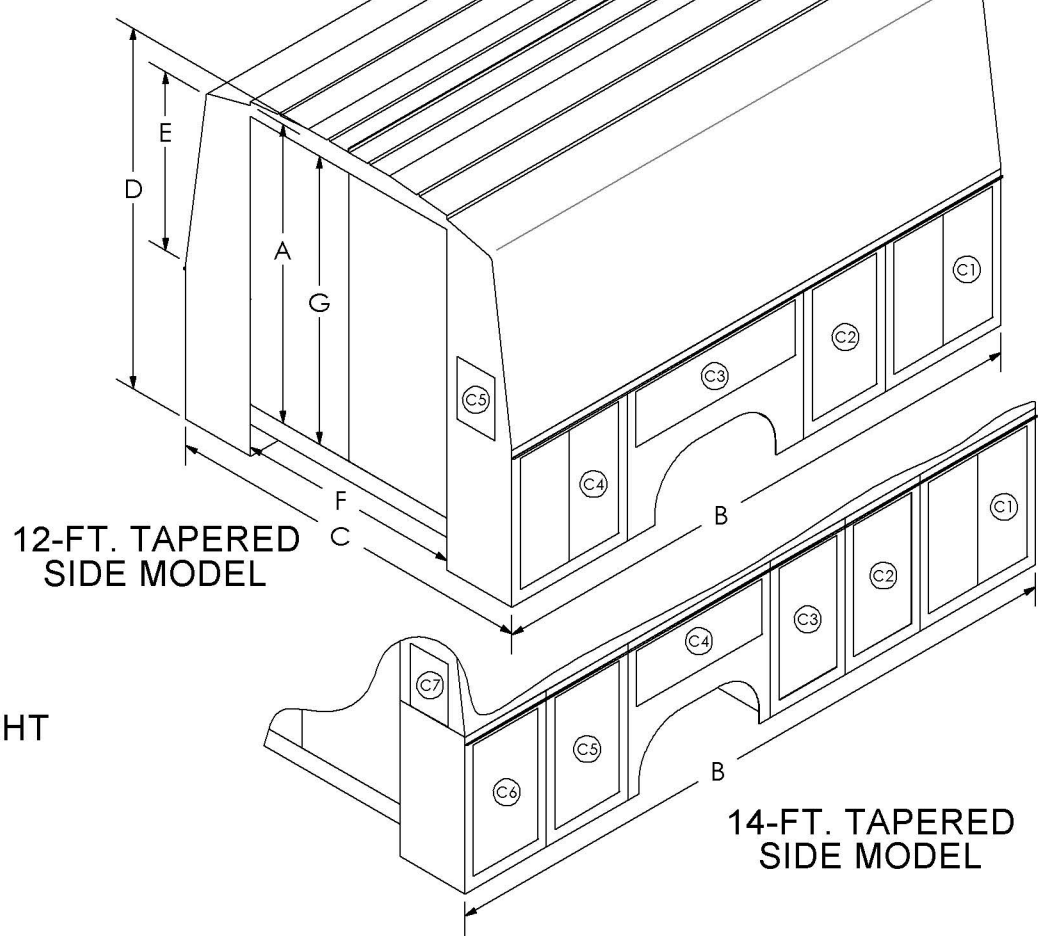

FORD WORKMASTER DIMENSIONS

(FOR CUTAWAY VANS)

Last Updated: 2-5-15

10.4-FT. STRAIGHT
SIDE MODEL

12-FT. TAPERED
SIDE MODEL

14-FT. TAPERED
SIDE MODEL

WORKMASTER GENERAL DIMENSIONS (INCHES)

WORKMASTER BODIES			A	B	C	D	E	F	G	H
HEIGHT	SIDE PANELS	INTERIOR CLEAR HEIGHT	OVERALL LENGTH	OVERALL WIDTH	OVERALL HEIGHT	HEIGHT ABOVE BODY	DOOR CLEAR WIDTH	DOOR CLEAR HEIGHT	WIDTH ABOVE	
HTWMC124-15-TRSS57	(LOW-PRO.) (STRAIGHT)	57	124	81	75	35	51	53	81	
HTWMC124-15-TRSS68	(MID-PRO.) (STRAIGHT)	68	124	81	86	46	51	64	81	
HTWMC124-15-TRSS74	(HIGH-PRO.) (STRAIGHT)	74	124	81	92	52	51	70	81	
HTWMC124-15-TRTS74	(HIGH-PRO.) (TAPERED)	74	124	81	92	52	51	70	69	
HTWMC144-19-TRSS57	(LOW-PRO.) (STRAIGHT)	57	144	96	75	35	58	53	96	
HTWMC144-19-TRTS57	(LOW-PRO.) (TAPERED)	57	144	96	75	35	58	53	84	
HTWMC144-19-TRSS68	(MID-PRO.) (STRAIGHT)	68	144	96	86	46	58	64	96	
HTWMC144-19-TRTS68	(MID-PRO.) (TAPERED)	68	144	96	86	46	58	64	84	
HTWMC144-19-TRSS74	(HIGH-PRO.) (STRAIGHT)	74	144	96	92	52	58	70	96	
HTWMC144-19-TRTS74	(HIGH-PRO.) (TAPERED)	74	144	96	92	52	58	70	84	
HTWM168-19-SS	(HIGH-PRO.) (STRAIGHT)	74	168	96	92	52	58	70	96	
HTWM168-19	(HIGH-PRO.) (TAPERED)	74	168	96	92	52	58	70	84	

WORKMASTER DOOR COMPARTMENT CLEAR OPENING DIMENSIONS (WxH, INCHES)

WORKMASTER BODIES			C1	C2	C3	C4	C5	C6	C7
HEIGHT	SIDE PANELS	INTERIOR CLEAR HEIGHT	OVERALL LENGTH	OVERALL WIDTH	OVERALL HEIGHT	HEIGHT ABOVE BODY	DOOR CLEAR WIDTH	DOOR CLEAR HEIGHT	WIDTH ABOVE
HTWMC124-15	(ALL) (STRAIGHT)	29 X 33 1/2	19 X 33 1/2	37 X 14 1/4	19 X 33 1/2	10 1/2 X 16	N/A	N/A	N/A
	(HIGH-PRO.) (TAPERED)	29 X 33 1/2	19 X 33 1/2	37 X 14 1/4	19 X 33 1/2	8 1/4 X 15	N/A	N/A	N/A
HTWMC144-19	(ALL) (ALL)	29 X 33 1/2	19 X 33 1/2	47 X 14 1/4	29 X 33 1/2	10 1/2 X 16	N/A	N/A	N/A
HTWM168-19	(HIGH-PRO.) (ALL)	29 X 33 1/2	17 X 33 1/2	17 X 33 1/2	37 X 14 1/4	19 X 33 1/2	19 X 33 1/2	10 1/2 X 16	N/A