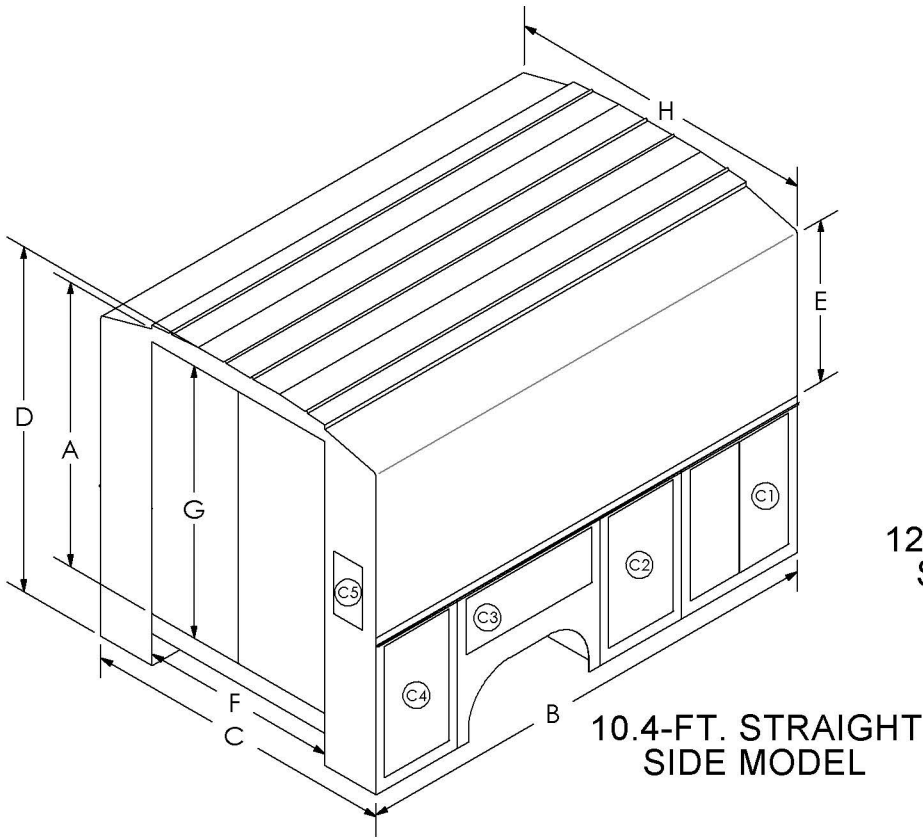

FORD WORKMASTER DIMENSIONS

(FOR CUTAWAY VANS)

Last Updated: 2-5-15

10.4-FT. STRAIGHT
SIDE MODEL

12-FT. TAPERED
SIDE MODEL

14-FT. TAPERED
SIDE MODEL

WORKMASTER GENERAL DIMENSIONS (INCHES)

WORKMASTER BODIES			A	B	C	D	E	F	G	H
HEIGHT	SIDE PANELS	INTERIOR CLEAR HEIGHT	OVERALL LENGTH	OVERALL WIDTH	OVERALL HEIGHT	HEIGHT ABOVE BODY	DOOR CLEAR WIDTH	DOOR CLEAR HEIGHT	WIDTH ABOVE	
HTWMC124-15-TRSS57	(LOW-PRO.) (STRAIGHT)	57	124	81	75	35	51	53	81	
HTWMC124-15-TRSS68	(MID-PRO.) (STRAIGHT)	68	124	81	86	46	51	64	81	
HTWMC124-15-TRSS74	(HIGH-PRO.) (STRAIGHT)	74	124	81	92	52	51	70	81	
HTWMC124-15-TRTS74	(HIGH-PRO.) (TAPERED)	74	124	81	92	52	51	70	69	
HTWMC144-19-TRSS57	(LOW-PRO.) (STRAIGHT)	57	144	96	75	35	58	53	96	
HTWMC144-19-TRTS57	(LOW-PRO.) (TAPERED)	57	144	96	75	35	58	53	84	
HTWMC144-19-TRSS68	(MID-PRO.) (STRAIGHT)	68	144	96	86	46	58	64	96	
HTWMC144-19-TRTS68	(MID-PRO.) (TAPERED)	68	144	96	86	46	58	64	84	
HTWMC144-19-TRSS74	(HIGH-PRO.) (STRAIGHT)	74	144	96	92	52	58	70	96	
HTWMC144-19-TRTS74	(HIGH-PRO.) (TAPERED)	74	144	96	92	52	58	70	84	
HTWM168-19-SS	(HIGH-PRO.) (STRAIGHT)	74	168	96	92	52	58	70	96	
HTWM168-19	(HIGH-PRO.) (TAPERED)	74	168	96	92	52	58	70	84	

WORKMASTER DOOR COMPARTMENT CLEAR OPENING DIMENSIONS (WxH, INCHES)

WORKMASTER BODIES			C1	C2	C3	C4	C5	C6	C7
HEIGHT	SIDE PANELS	INTERIOR CLEAR HEIGHT	OVERALL LENGTH	OVERALL WIDTH	OVERALL HEIGHT	HEIGHT ABOVE BODY	DOOR CLEAR WIDTH	DOOR CLEAR HEIGHT	WIDTH ABOVE
HTWMC124-15	(ALL) (STRAIGHT)	29 X 33 1/2	19 X 33 1/2	37 X 14 1/4	19 X 33 1/2	10 1/2 X 16	N/A	N/A	N/A
	(HIGH-PRO.) (TAPERED)	29 X 33 1/2	19 X 33 1/2	37 X 14 1/4	19 X 33 1/2	8 1/4 X 15	N/A	N/A	N/A
HTWMC144-19	(ALL) (ALL)	29 X 33 1/2	19 X 33 1/2	47 X 14 1/4	29 X 33 1/2	10 1/2 X 16	N/A	N/A	N/A
HTWM168-19	(HIGH-PRO.) (ALL)	29 X 33 1/2	17 X 33 1/2	17 X 33 1/2	37 X 14 1/4	19 X 33 1/2	19 X 33 1/2	10 1/2 X 16	N/A