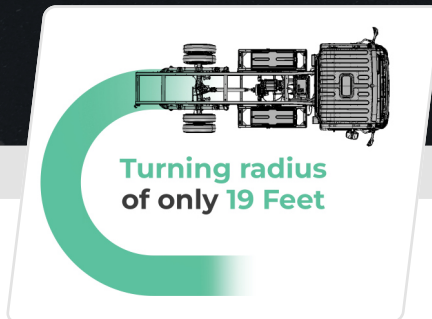

11,000 Lbs.

GVWR

ESTIMATED REMAINING PAYLOAD

After Upfit
Installation **3,300 lbs.**

SMOOTH EXTERIOR PANELS

for easy graphics
application

ENGINEERED BODIES

with kit construction
for easy install

L×W×H

252" x 82.2" x 127" with Upfit

Pre-Production
Model Shown

CONTACT OUR EXPERIENCED TEAM
for product and pricing information

952.224.4440
TOUGHLITE.COM

CURB WEIGHT
5,684 lbs.

RANGE
125 miles

MAX PAYLOAD
5,316 lbs.

WHEELBASE
130 inches

GVWR
11,000 lbs.

LxWxH
230x77x88

Class 3 Urban Utility Low Cab Forward

Based on current specifications and subject to change.

Motor: 120 kW

Battery: 89 kWh

CONTACT **OUR EXPERIENCED TEAM** | 952.224.4440
FOR PRODUCT AND PRICING INFORMATION | TOUGHLITE.COM