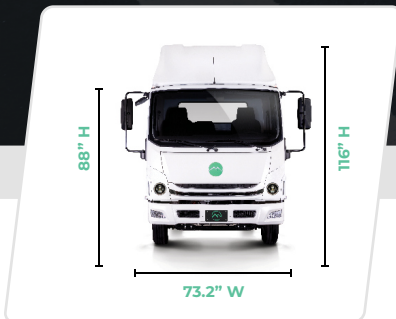

11,000 Lbs.

GVWR

ESTIMATED REMAINING PAYLOAD

After Upfit
Installation **3,300 lbs.**

SMOOTH EXTERIOR PANELS

for easy graphics
application

ENGINEERED BODIES

with kit construction
for easy install

L×W×H

252" x 82.2" x 127" with Upfit

Pre-Production
Model Shown

CONTACT OUR EXPERIENCED TEAM
for product and pricing information

952.224.4440
TOUGHLITE.COM

CURB WEIGHT
5,684 lbs.

RANGE
125 miles

MAX PAYLOAD
5,316 lbs.

WHEELBASE
130 inches

GVWR
11,000 lbs.

LxWxH
230x77x88

Class 3 Urban Utility Low Cab Forward

Based on current specifications and subject to change.

Motor: 120 kW

Battery: 89 kWh

CONTACT **OUR EXPERIENCED TEAM** | 952.224.4440
FOR PRODUCT AND PRICING INFORMATION | TOUGHLITE.COM