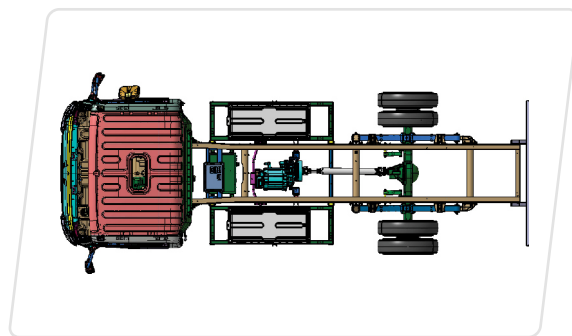

11,000 Lbs.

GVWR

ESTIMATED REMAINING PAYLOAD

After Upfit
Installation **3,300 lbs.**

SMOOTH EXTERIOR PANELS

for easy graphics
application

ENGINEERED BODIES

with kit construction
for easy install

L×W×H

252" x 82.2" x 127" with Upfit

Pre-Production
Model Shown

CONTACT OUR EXPERIENCED TEAM
for product and pricing information

952.224.4440
TOUGHLITE.COM

CURB WEIGHT
5,684 lbs.

RANGE
125 miles

MAX PAYLOAD
5,316 lbs.

WHEELBASE
130 inches

GVWR
11,000 lbs.

LxWxH
230x77x88

Class 3 Urban Utility Low Cab Forward

Based on current specifications and subject to change.

Motor: 120 kW

Battery: 89 kWh

CONTACT **OUR EXPERIENCED TEAM** | 952.224.4440
FOR PRODUCT AND PRICING INFORMATION | TOUGHLITE.COM