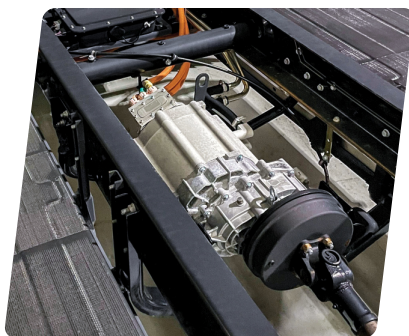

DRIVEN TO

GO FURTHER.

INCREASED PAYLOAD. LESS WEIGHT.

You need a truck body that can take you further. Take your trucks further. Take your business further. At ToughLite®, we're dedicated to delivering a truck body that goes beyond just getting the job done. We're built to do more, and we're driven to go further.

11,000 Lbs.

GVWR

ESTIMATED REMAINING PAYLOAD

After Upfit
Installation **3,300 lbs.**

SMOOTH EXTERIOR PANELS

for easy graphics
application

ENGINEERED BODIES

with kit construction
for easy install

L×W×H

252" x 82.2" x 127" with Upfit

Pre-Production
Model Shown

CONTACT OUR EXPERIENCED TEAM
for product and pricing information

952.224.4440
TOUGHLITE.COM

CURB WEIGHT
5,684 lbs.

RANGE
125 miles

MAX PAYLOAD
5,316 lbs.

WHEELBASE
130 inches

GVWR
11,000 lbs.

LxWxH
230x77x88

Class 3 Urban Utility Low Cab Forward

Based on current specifications and subject to change.

Motor: 120 kW

Battery: 89 kWh

CONTACT **OUR EXPERIENCED TEAM** | 952.224.4440
FOR PRODUCT AND PRICING INFORMATION | TOUGHLITE.COM